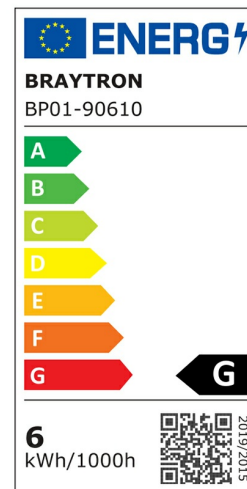

## PRODUCT DATASHEET

MODEL NO BP01-90610

DESCRIPTION BRY-SMD-CRP-6W-RND-DIM-4INC-WHT-4000K-LED PANEL

Luminare is intended to use in outdoor applications

### General Characteristics

Model No	:	BP01-90610
Main Family	:	Indoor Lighting
Sub Family	:	LED Small Panel
Type	:	Recessed Panel
Body Color	:	White
Lamp Shape	:	Non-Directional
Dimmable	:	Dimmable
Light Source	:	LED
Warranty	:	2 years
Class	:	Class II
IP	:	IP40

### Product Characteristics

Wattage	:	6 w
Color Temperature	:	4000K
Quse Lumen	:	470 lm
Color Rendering Index (CRI)	:	>80
Energy Efficiency Level	:	G
Beam Angle	:	120° Degrees
Color Category	:	Natural White

### Dimensions & Weight

Diameter	:	128 mm
P. Height	:	26 mm
Cutout	:	110 mm
Weight	:	100 gr