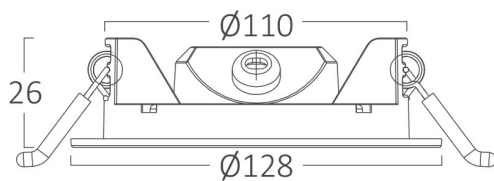

PRODUCT DATASHEET

MODEL NO BP01-90600

DESCRIPTION BRY-SMD-CRP-6W-RND-DIM-4INC-WHT-3000K-LED PANEL

Luminare is intended to use in outdoor applications

General Characteristics

Model No	:	BP01-90600
Main Family	:	Indoor Lighting
Sub Family	:	LED Small Panel
Type	:	Recessed Panel
Body Color	:	White
Lamp Shape	:	Non-Directional
Dimmable	:	Dimmable
Light Source	:	LED
Warranty	:	2 years
Class	:	Class II
IP	:	IP40

Electrical Characteristics

Lifetime	:	20000 h
Voltage	:	220-240V
Power Factor	:	>0,7
Material	:	PC
Working Temperature	:	-20 C+40 C
Frequency	:	50-60 Hz

Package Informations

N.W.	:	4,00 kgs
G.W.	:	6,00 kgs
PCS/CTN	:	40 pcs
Length	:	545 mm
Width	:	235 mm
Height	:	290 mm
EAN	:	5949097731501

Product Characteristics

Wattage	:	6 w
Color Temperature	:	3000K
Quse Lumen	:	470 lm
Color Rendering Index (CRI)	:	>80
Energy Efficiency Level	:	G
Beam Angle	:	120° Degrees
Color Category	:	Warm White

Dimensions & Weight

Diameter	:	128 mm
P. Height	:	26 mm
Cutout	:	110 mm
Weight	:	100 gr