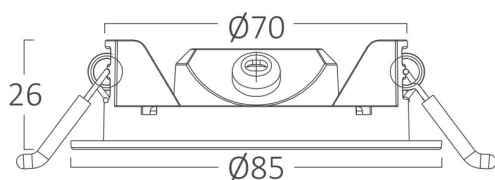

PRODUCT DATASHEET

MODEL NO BP01-90411

DESCRIPTION BRY-SMD-CRP-4W-RND-DIM-3INC-BLC-4000K-LED PANEL

Luminare is intended to use in outdoor applications

General Characteristics

Model No	:	BP01-90411
Main Family	:	Indoor Lighting
Sub Family	:	LED Small Panel
Type	:	Recessed Panel
Body Color	:	Black
Lamp Shape	:	Non-Directional
Dimmable	:	Dimmable
Light Source	:	LED
Warranty	:	2 years
Class	:	Class II
IP	:	IP40

Electrical Characteristics

Lifetime	:	20000 h
Voltage	:	220-240V
Power Factor	:	>0,7
Material	:	PC
Working Temperature	:	-20 C+40 C
Frequency	:	50-60 Hz

Package Informations

N.W.	:	1,55 kgs
G.W.	:	2,75 kgs
PCS/CTN	:	40 pcs
Length	:	470 mm
Width	:	285 mm
Height	:	120 mm
EAN	:	5949097731570

Product Characteristics

Wattage	:	4 w
Color Temperature	:	4000K
Quse Lumen	:	280 lm
Color Rendering Index (CRI)	:	>80
Energy Efficiency Level	:	G
Beam Angle	:	120° Degrees
Color Category	:	Natural White

Dimensions & Weight

Diameter	:	85 mm
P. Height	:	26 mm
Cutout	:	70 mm
Weight	:	39 gr