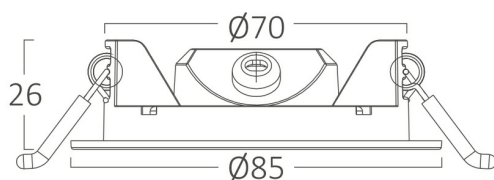

PRODUCT DATASHEET

MODEL NO BP01-90410

DESCRIPTION BRY-SMD-CRP-4W-RND-DIM-3INC-WHT-4000K-LED PANEL

Luminare is intended to use in outdoor applications

General Characteristics

Model No	:	BP01-90410
Main Family	:	Indoor Lighting
Sub Family	:	LED Small Panel
Type	:	Recessed Panel
Body Color	:	White
Lamp Shape	:	Non-Directional
Dimmable	:	Dimmable
Light Source	:	LED
Warranty	:	2 years
Class	:	Class II
IP	:	IP40

Electrical Characteristics

Lifetime	:	20000 h
Voltage	:	220-240V
Power Factor	:	>0,7
Material	:	PC
Working Temperature	:	-20 C+40 C
Frequency	:	50-60 Hz

Package Informations

N.W.	:	1,55 kgs
G.W.	:	2,75 kgs
PCS/CTN	:	40 pcs
Length	:	470 mm
Width	:	285 mm
Height	:	120 mm
EAN	:	5949097731488

Product Characteristics

Wattage	:	4 w
Color Temperature	:	4000K
Quse Lumen	:	280 lm
Color Rendering Index (CRI)	:	>80
Energy Efficiency Level	:	G
Beam Angle	:	120° Degrees
Color Category	:	Natural White

Dimensions & Weight

Diameter	:	85 mm
P. Height	:	26 mm
Cutout	:	70 mm
Weight	:	39 gr