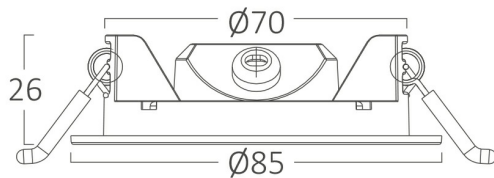

PRODUCT DATASHEET

MODEL NO BP01-90401

DESCRIPTION BRY-SMD-CRP-4W-RND-DIM-3INC-BLC-3000K-LED PANEL

Luminare is intended to use in outdoor applications

General Characteristics

Model No	:	BP01-90401
Main Family	:	Indoor Lighting
Sub Family	:	LED Small Panel
Type	:	Recessed Panel
Body Color	:	Black
Lamp Shape	:	Non-Directional
Dimmable	:	Dimmable
Light Source	:	LED
Warranty	:	2 years
Class	:	Class II
IP	:	IP40

Electrical Characteristics

Lifetime	:	20000 h
Voltage	:	220-240V
Power Factor	:	>0,7
Material	:	PC
Working Temperature	:	-20 C+40 C
Frequency	:	50-60 Hz

Package Informations

N.W.	:	1,55 kgs
G.W.	:	2,75 kgs
PCS/CTN	:	40 pcs
Length	:	470 mm
Width	:	285 mm
Height	:	120 mm
EAN	:	5949097731563

Product Characteristics

Wattage	:	4 w
Color Temperature	:	3000K
Quse Lumen	:	280 lm
Color Rendering Index (CRI)	:	>80
Energy Efficiency Level	:	G
Beam Angle	:	120° Degrees
Color Category	:	Warm White

Dimensions & Weight

Diameter	:	85 mm
P. Height	:	26 mm
Cutout	:	70 mm
Weight	:	39 gr