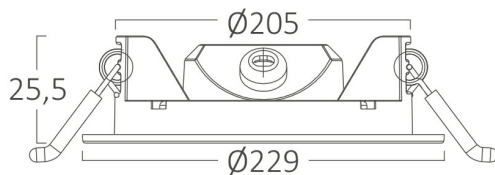

## PRODUCT DATASHEET

MODEL NO BP01-61810

DESCRIPTION BRY-SMD-CRP-18W-RND-8INC-WHT-4000K-LED PANEL

Luminare is intended to use in outdoor applications

### Package Informations

N.W.	:	5,70 kgs
G.W.	:	8,05 kgs
PCS/CTN	:	20 pcs
Length	:	475 mm
Width	:	445 mm
Height	:	255 mm
EAN	:	5949097703966

### Product Characteristics

Wattage	:	18 w
Color Temperature	:	4000K
Quse Lumen	:	1760 lm
Color Rendering Index (CRI)	:	>80
Energy Efficiency Level	:	F
Beam Angle	:	120° Degrees
Color Category	:	Natural White

### Dimensions & Weight

Diameter	:	229 mm
P. Height	:	25,5 mm
Cutout	:	205 mm
Weight	:	285 gr