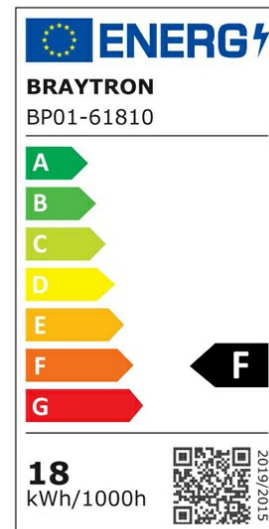

## PRODUCT DATASHEET

MODEL NO BP01-61810

DESCRIPTION BRY-SMD-CRP-18W-RND-8INC-WHT-4000K-LED PANEL

Luminare is intended to use in outdoor applications

### General Characteristics

Model No	:	BP01-61810
Main Family	:	Indoor Lighting
Sub Family	:	LED Small Panel
Type	:	Recessed Panel
Body Color	:	White
Lamp Shape	:	Non-Directional
Dimmable	:	Not-Dimmable
Light Source	:	LED
Warranty	:	2 years
Class	:	Class II
IP	:	IP40

### Product Characteristics

Wattage	:	18 w
Color Temperature	:	4000K
Quse Lumen	:	1760 lm
Color Rendering Index (CRI)	:	>80
Energy Efficiency Level	:	F
Beam Angle	:	120° Degrees
Color Category	:	Natural White

### Dimensions & Weight

Diameter	:	229 mm
P. Height	:	25,5 mm
Cutout	:	205 mm
Weight	:	285 gr