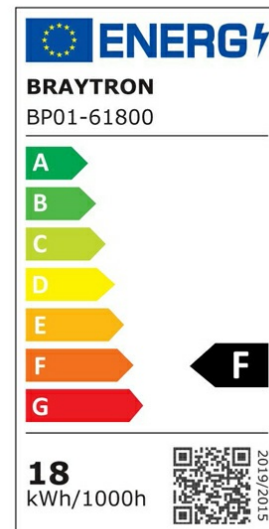

PRODUCT DATASHEET

MODEL NO BP01-61800

DESCRIPTION BRY-SMD-CRP-18W-RND-8INC-WHT-3000K-LED PANEL

Luminare is intended to use in outdoor applications

General Characteristics

| | | |
|--------------|---|-----------------|
| Model No | : | BP01-61800 |
| Main Family | : | Indoor Lighting |
| Sub Family | : | LED Small Panel |
| Type | : | Recessed Panel |
| Body Color | : | White |
| Lamp Shape | : | Non-Directional |
| Dimmable | : | Not-Dimmable |
| Light Source | : | LED |
| Warranty | : | 2 years |
| Class | : | Class II |
| IP | : | IP40 |

Electrical Characteristics

| | | |
|---------------------|---|------------|
| Lifetime | : | 20000 h |
| Voltage | : | 220-240V |
| Power Factor | : | >0,5 |
| Material | : | PC |
| Working Temperature | : | -20 C+40 C |
| Frequency | : | 50-60 Hz |

Product Characteristics

| | | |
|-----------------------------|---|--------------|
| Wattage | : | 18 w |
| Color Temperature | : | 3000K |
| Quse Lumen | : | 1760 lm |
| Color Rendering Index (CRI) | : | >80 |
| Energy Efficiency Level | : | F |
| Beam Angle | : | 120° Degrees |
| Color Category | : | Warm White |

Dimensions & Weight

| | | |
|-----------|---|---------|
| Diameter | : | 229 mm |
| P. Height | : | 25,5 mm |
| Cutout | : | 205 mm |
| Weight | : | 285 gr |