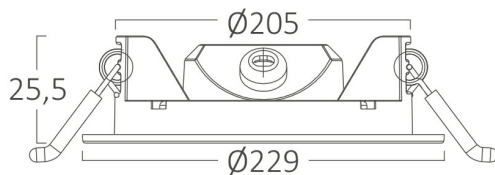

PRODUCT DATASHEET

MODEL NO BP01-61800

DESCRIPTION BRY-SMD-CRP-18W-RND-8INC-WHT-3000K-LED PANEL

Luminare is intended to use in outdoor applications

General Characteristics

| | | |
|--------------|---|-----------------|
| Model No | : | BP01-61800 |
| Main Family | : | Indoor Lighting |
| Sub Family | : | LED Small Panel |
| Type | : | Recessed Panel |
| Body Color | : | White |
| Lamp Shape | : | Non-Directional |
| Dimmable | : | Not-Dimmable |
| Light Source | : | LED |
| Warranty | : | 2 years |
| Class | : | Class II |
| IP | : | IP40 |

Package Informations

| | | |
|---------|---|---------------|
| N.W. | : | 5,70 kgs |
| G.W. | : | 8,05 kgs |
| PCS/CTN | : | 20 pcs |
| Length | : | 475 mm |
| Width | : | 445 mm |
| Height | : | 255 mm |
| EAN | : | 5949097704369 |

Product Characteristics

| | | |
|-----------------------------|---|--------------|
| Wattage | : | 18 w |
| Color Temperature | : | 3000K |
| Quse Lumen | : | 1760 lm |
| Color Rendering Index (CRI) | : | >80 |
| Energy Efficiency Level | : | F |
| Beam Angle | : | 120° Degrees |
| Color Category | : | Warm White |

Dimensions & Weight

| | | |
|-----------|---|---------|
| Diameter | : | 229 mm |
| P. Height | : | 25,5 mm |
| Cutout | : | 205 mm |
| Weight | : | 285 gr |