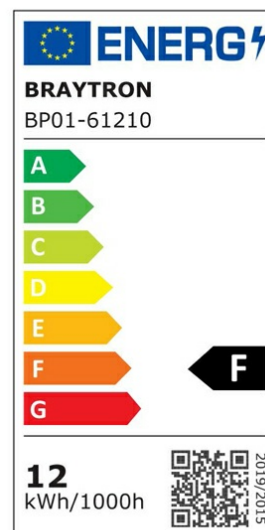

PRODUCT DATASHEET

MODEL NO BP01-61210

DESCRIPTION BRY-SMD-CRP-12W-RND-6INC-WHT-4000K-LED PANEL

Luminare is intended to use in outdoor applications

General Characteristics

Model No	:	BP01-61210
Main Family	:	Indoor Lighting
Sub Family	:	LED Small Panel
Type	:	Recessed Panel
Body Color	:	White
Lamp Shape	:	Non-Directional
Dimmable	:	Not-Dimmable
Light Source	:	LED
Warranty	:	2 years
Class	:	Class II
IP	:	IP40

Electrical Characteristics

Lifetime	:	20000 h
Voltage	:	220-240V
Power Factor	:	>0,5
Material	:	PC
Working Temperature	:	-20 C+40 C
Frequency	:	50-60 Hz

Package Informations

N.W.	:	3,45 kgs
G.W.	:	5,05 kgs
PCS/CTN	:	20 pcs
Length	:	435 mm
Width	:	375 mm
Height	:	200 mm
EAN	:	5949097703959

Product Characteristics

Wattage	:	12 w
Color Temperature	:	4000K
Quse Lumen	:	1120 lm
Color Rendering Index (CRI)	:	>80
Energy Efficiency Level	:	F
Beam Angle	:	120° Degrees
Color Category	:	Natural White

Dimensions & Weight

Diameter	:	170 mm
P. Height	:	25,5 mm
Cutout	:	150 mm
Weight	:	172,5 gr