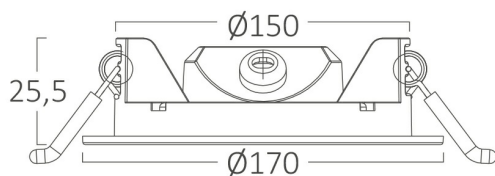

PRODUCT DATASHEET

MODEL NO BP01-61210

DESCRIPTION BRY-SMD-CRP-12W-RND-6INC-WHT-4000K-LED PANEL

Luminare is intended to use in outdoor applications

General Characteristics

Model No	:	BP01-61210
Main Family	:	Indoor Lighting
Sub Family	:	LED Small Panel
Type	:	Recessed Panel
Body Color	:	White
Lamp Shape	:	Non-Directional
Dimmable	:	Not-Dimmable
Light Source	:	LED
Warranty	:	2 years
Class	:	Class II
IP	:	IP40

Electrical Characteristics

Lifetime	:	20000 h
Voltage	:	220-240V
Power Factor	:	>0,5
Material	:	PC
Working Temperature	:	-20 C+40 C
Frequency	:	50-60 Hz

Package Informations

N.W.	:	3,45 kgs
G.W.	:	5,05 kgs
PCS/CTN	:	20 pcs
Length	:	435 mm
Width	:	375 mm
Height	:	200 mm
EAN	:	5949097703959

Product Characteristics

Wattage	:	12 w
Color Temperature	:	4000K
Quse Lumen	:	1120 lm
Color Rendering Index (CRI)	:	>80
Energy Efficiency Level	:	F
Beam Angle	:	120° Degrees
Color Category	:	Natural White

Dimensions & Weight

Diameter	:	170 mm
P. Height	:	25,5 mm
Cutout	:	150 mm
Weight	:	172,5 gr