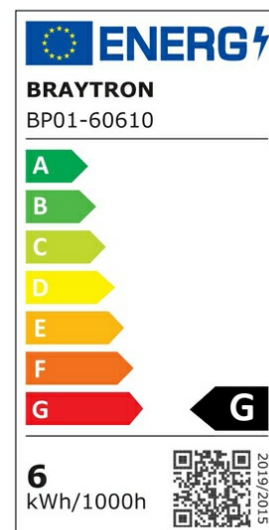

PRODUCT DATASHEET

MODEL NO BP01-60610

DESCRIPTION BRY-SMD-CRP-6W-RND-4INC-WHT-4000K-LED PANEL

Luminare is intended to use in outdoor applications

General Characteristics

Model No	:	BP01-60610
Main Family	:	Indoor Lighting
Sub Family	:	LED Small Panel
Type	:	Recessed Panel
Body Color	:	White
Lamp Shape	:	Non-Directional
Dimmable	:	Not-Dimmable
Light Source	:	LED
Warranty	:	2 years
Class	:	Class II
IP	:	IP40

Electrical Characteristics

Lifetime	:	20000 h
Voltage	:	220-240V
Power Factor	:	>0,5
Material	:	PC
Working Temperature	:	-20 C+40 C
Frequency	:	50-60 Hz

Package Informations

N.W.	:	4,30 kgs
G.W.	:	6,20 kgs
PCS/CTN	:	40 pcs
Length	:	555 mm
Width	:	235 mm
Height	:	295 mm
EAN	:	5949097703942

Product Characteristics

Wattage	:	6 w
Color Temperature	:	4000K
Quse Lumen	:	470 lm
Color Rendering Index (CRI)	:	>80
Energy Efficiency Level	:	G
Beam Angle	:	120° Degrees
Color Category	:	Natural White

Dimensions & Weight

Diameter	:	128 mm
P. Height	:	25,5 mm
Cutout	:	110 mm
Weight	:	107,5 gr