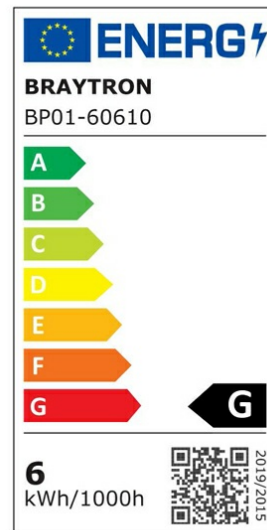

Braytron

PRODUCT DATASHEET

MODEL NO BP01-60610

DESCRIPTION BRY-SMD-CRP-6W-RND-4INC-WHT-4000K-LED PANEL

IP40

Luminare is intended to use in outdoor applications

BRAYTRON SRL

Bulavardul iuliu maniu, Nr.616, Sector 6, 061129, Bucuresti-ROMANIA

Electrical Characteristics

Lifetime	:	20000 h
Voltage	:	220-240V
Power Factor	:	>0,5
Material	:	PC
Working Temperature	:	-20 C+40 C
Frequency	:	50-60 Hz

Package Informations

N.W.	:	4,30 kgs
G.W.	:	6,20 kgs
PCS/CTN	:	40 pcs
Length	:	555 mm
Width	:	235 mm
Height	:	295 mm
EAN	:	5949097703942

Product Characteristics

Wattage	:	6 w
Color Temperature	:	4000K
Quse Lumen	:	470 lm
Color Rendering Index (CRI)	:	>80
Energy Efficiency Level	:	G
Beam Angle	:	120° Degrees
Color Category	:	Natural White

Dimensions & Weight

Diameter	:	128 mm
P. Height	:	25,5 mm
Cutout	:	110 mm
Weight	:	107,5 gr