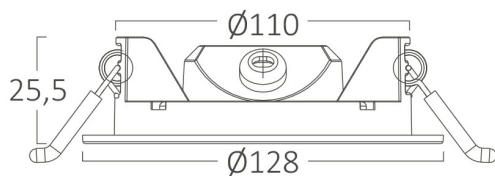

Braytron

PRODUCT DATASHEET

MODEL NO BP01-60610

DESCRIPTION BRY-SMD-CRP-6W-RND-4INC-WHT-4000K-LED PANEL

IP40

Luminare is intended to use in outdoor applications

BRAYTRON SRL

Bulavardul iuliu maniu, Nr.616, Sector 6, 061129, Bucuresti-ROMANIA

Electrical Characteristics

Lifetime	:	20000 h
Voltage	:	220-240V
Power Factor	:	>0,5
Material	:	PC
Working Temperature	:	-20 C+40 C
Frequency	:	50-60 Hz

Package Informations

N.W.	:	4,30 kgs
G.W.	:	6,20 kgs
PCS/CTN	:	40 pcs
Length	:	555 mm
Width	:	235 mm
Height	:	295 mm
EAN	:	5949097703942

Product Characteristics

Wattage	:	6 w
Color Temperature	:	4000K
Quse Lumen	:	470 lm
Color Rendering Index (CRI)	:	>80
Energy Efficiency Level	:	G
Beam Angle	:	120° Degrees
Color Category	:	Natural White

Dimensions & Weight

Diameter	:	128 mm
P. Height	:	25,5 mm
Cutout	:	110 mm
Weight	:	107,5 gr