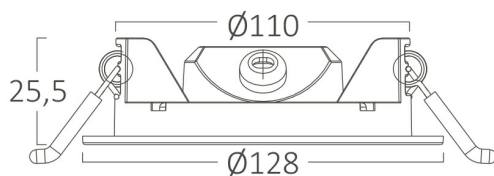

PRODUCT DATASHEET

MODEL NO BP01-60610

DESCRIPTION BRY-SMD-CRP-6W-RND-4INC-WHT-4000K-LED PANEL

Luminare is intended to use in outdoor applications

General Characteristics

Model No	:	BP01-60610
Main Family	:	Indoor Lighting
Sub Family	:	LED Small Panel
Type	:	Recessed Panel
Body Color	:	White
Lamp Shape	:	Non-Directional
Dimmable	:	Not-Dimmable
Light Source	:	LED
Warranty	:	2 years
Class	:	Class II
IP	:	IP40

Electrical Characteristics

Lifetime	:	20000 h
Voltage	:	220-240V
Power Factor	:	>0,5
Material	:	PC
Working Temperature	:	-20 C+40 C
Frequency	:	50-60 Hz

Package Informations

N.W.	:	4,30 kgs
G.W.	:	6,20 kgs
PCS/CTN	:	40 pcs
Length	:	555 mm
Width	:	235 mm
Height	:	295 mm
EAN	:	5949097703942

Product Characteristics

Wattage	:	6 w
Color Temperature	:	4000K
Quse Lumen	:	470 lm
Color Rendering Index (CRI)	:	>80
Energy Efficiency Level	:	G
Beam Angle	:	120° Degrees
Color Category	:	Natural White

Dimensions & Weight

Diameter	:	128 mm
P. Height	:	25,5 mm
Cutout	:	110 mm
Weight	:	107,5 gr