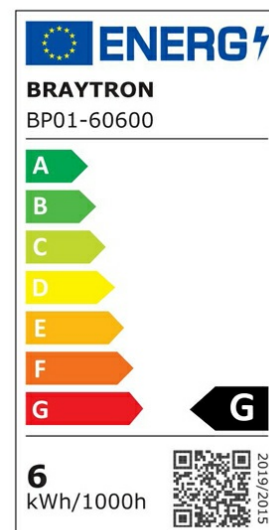

PRODUCT DATASHEET

MODEL NO BP01-60600

DESCRIPTION BRY-SMD-CRP-6W-RND-4NC-WHT-3000K-LED PANEL

Luminare is intended to use in outdoor applications

General Characteristics

Model No	:	BP01-60600
Main Family	:	Indoor Lighting
Sub Family	:	LED Small Panel
Type	:	Recessed Panel
Body Color	:	White
Lamp Shape	:	Non-Directional
Dimmable	:	Not-Dimmable
Light Source	:	LED
Warranty	:	2 years
Class	:	Class II
IP	:	IP40

Electrical Characteristics

Lifetime	:	20000 h
Voltage	:	220-240V
Power Factor	:	>0,5
Material	:	PC
Working Temperature	:	-20 C+40 C
Frequency	:	50-60 Hz

Package Informations

N.W.	:	4,30 kgs
G.W.	:	6,20 kgs
PCS/CTN	:	40 pcs
Length	:	555 mm
Width	:	235 mm
Height	:	295 mm
EAN	:	5949097704345

Product Characteristics

Wattage	:	6 w
Color Temperature	:	3000K
Quse Lumen	:	470 lm
Color Rendering Index (CRI)	:	>80
Energy Efficiency Level	:	G
Beam Angle	:	120° Degrees
Color Category	:	Warm White

Dimensions & Weight

Diameter	:	128 mm
P. Height	:	25,5 mm
Cutout	:	110 mm
Weight	:	107,5 gr