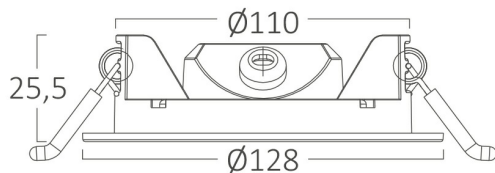

PRODUCT DATASHEET

MODEL NO BP01-60600

DESCRIPTION BRY-SMD-CRP-6W-RND-4NC-WHT-3000K-LED PANEL

Luminare is intended to use in outdoor applications

General Characteristics

Model No	:	BP01-60600
Main Family	:	Indoor Lighting
Sub Family	:	LED Small Panel
Type	:	Recessed Panel
Body Color	:	White
Lamp Shape	:	Non-Directional
Dimmable	:	Not-Dimmable
Light Source	:	LED
Warranty	:	2 years
Class	:	Class II
IP	:	IP40

Electrical Characteristics

Lifetime	:	20000 h
Voltage	:	220-240V
Power Factor	:	>0,5
Material	:	PC
Working Temperature	:	-20 C+40 C
Frequency	:	50-60 Hz

Package Informations

N.W.	:	4,30 kgs
G.W.	:	6,20 kgs
PCS/CTN	:	40 pcs
Length	:	555 mm
Width	:	235 mm
Height	:	295 mm
EAN	:	5949097704345

Product Characteristics

Wattage	:	6 w
Color Temperature	:	3000K
Quse Lumen	:	470 lm
Color Rendering Index (CRI)	:	>80
Energy Efficiency Level	:	G
Beam Angle	:	120° Degrees
Color Category	:	Warm White

Dimensions & Weight

Diameter	:	128 mm
P. Height	:	25,5 mm
Cutout	:	110 mm
Weight	:	107,5 gr