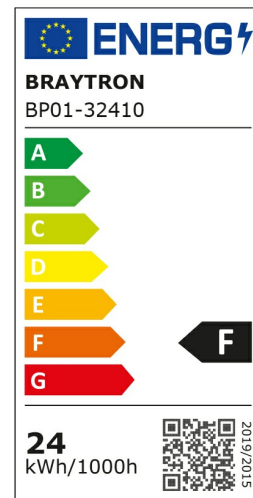

Braytron

PRODUCT DATASHEET

MODEL NO BP01-32410

DESCRIPTION BRY-SMD-CRD-24W-10INC-WHT-4000K-LED PANEL

BRAYTRON SRL

Bulavardul iuliu maniu, Nr.616, Sector 6, 061129, Bucuresti-ROMANIA

info@braytron.com

www.braytron.com

General Characteristics

Model No	:	BP01-32410
Main Family	:	Indoor Lighting
Sub Family	:	LED Small Panel
Type	:	Recessed Panel
Body Color	:	White
Lamp Shape	:	Non-Directional
Dimmable	:	Not-Dimmable
Light Source	:	LED
Warranty	:	2 years
Class	:	Class II
IP	:	IP20

Electrical Characteristics

Lifetime	:	20000 h
Voltage	:	220-240V
Power Factor	:	>0,5
Material	:	Aluminium
Working Temperature	:	-20 C+40 C
Frequency	:	50-60 Hz

Package Informations

N.W.	:	4,10 kgs
G.W.	:	5,85 kgs
PCS/CTN	:	10 pcs
Length	:	315 mm
Width	:	315 mm
Height	:	360 mm
EAN	:	5949097708886

Product Characteristics

Wattage	:	24 w
Color Temperature	:	4000K
Quse Lumen	:	2400 lm
Color Rendering Index (CRI)	:	>80
Energy Efficiency Level	:	F
Beam Angle	:	120° Degrees
Color Category	:	Natural White