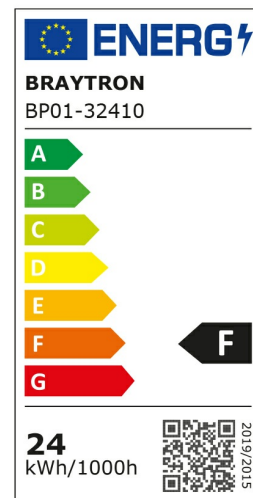

PRODUCT DATASHEET

MODEL NO BP01-32410

DESCRIPTION BRY-SMD-CRD-24W-10INC-WHT-4000K-LED PANEL

General Characteristics

Model No	:	BP01-32410
Main Family	:	Indoor Lighting
Sub Family	:	LED Small Panel
Type	:	Recessed Panel
Body Color	:	White
Lamp Shape	:	Non-Directional
Dimmable	:	Not-Dimmable
Light Source	:	LED
Warranty	:	2 years
Class	:	Class II
IP	:	IP20

Electrical Characteristics

Lifetime	:	20000 h
Voltage	:	220-240V
Power Factor	:	>0,5
Material	:	Aluminium
Working Temperature	:	-20 C+40 C
Frequency	:	50-60 Hz

Package Informations

N.W.	:	4,10 kgs
G.W.	:	5,85 kgs
PCS/CTN	:	10 pcs
Length	:	315 mm
Width	:	315 mm
Height	:	360 mm
EAN	:	5949097708886

Product Characteristics

Wattage	:	24 w
Color Temperature	:	4000K
Quse Lumen	:	2400 lm
Color Rendering Index (CRI)	:	>80
Energy Efficiency Level	:	F
Beam Angle	:	120° Degrees
Color Category	:	Natural White

Dimensions & Weight

Diameter	:	300 mm
P. Height	:	17 mm
Cutout	:	280 mm
Weight	:	410 gr