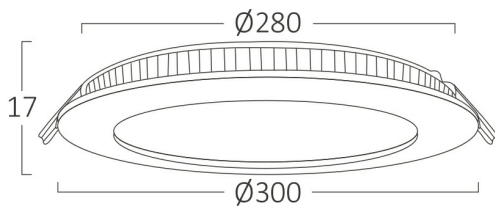

Braytron

PRODUCT DATASHEET

MODEL NO BP01-32410

DESCRIPTION BRY-SMD-CRD-24W-10INC-WHT-4000K-LED PANEL

BRAYTRON SRL

Bulavardul iuliu maniu, Nr.616, Sector 6, 061129, Bucuresti-ROMANIA

info@braytron.com

www.braytron.com

General Characteristics

Model No	:	BP01-32410
Main Family	:	Indoor Lighting
Sub Family	:	LED Small Panel
Type	:	Recessed Panel
Body Color	:	White
Lamp Shape	:	Non-Directional
Dimmable	:	Not-Dimmable
Light Source	:	LED
Warranty	:	2 years
Class	:	Class II
IP	:	IP20

Electrical Characteristics

Lifetime	:	20000 h
Voltage	:	220-240V
Power Factor	:	>0,5
Material	:	Aluminium
Working Temperature	:	-20 C+40 C
Frequency	:	50-60 Hz

Package Informations

N.W.	:	4,10 kgs
G.W.	:	5,85 kgs
PCS/CTN	:	10 pcs
Length	:	315 mm
Width	:	315 mm
Height	:	360 mm
EAN	:	5949097708886

Dimensions & Weight

Diameter	:	300 mm
P. Height	:	17 mm
Cutout	:	280 mm
Weight	:	410 gr