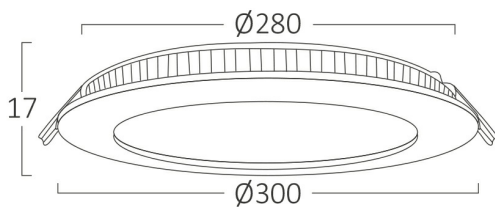

PRODUCT DATASHEET

MODEL NO BP01-32410

DESCRIPTION BRY-SMD-CRD-24W-10INC-WHT-4000K-LED PANEL

General Characteristics

Model No	:	BP01-32410
Main Family	:	Indoor Lighting
Sub Family	:	LED Small Panel
Type	:	Recessed Panel
Body Color	:	White
Lamp Shape	:	Non-Directional
Dimmable	:	Not-Dimmable
Light Source	:	LED
Warranty	:	2 years
Class	:	Class II
IP	:	IP20

Electrical Characteristics

Lifetime	:	20000 h
Voltage	:	220-240V
Power Factor	:	>0,5
Material	:	Aluminium
Working Temperature	:	-20 C+40 C
Frequency	:	50-60 Hz

Package Informations

N.W.	:	4,10 kgs
G.W.	:	5,85 kgs
PCS/CTN	:	10 pcs
Length	:	315 mm
Width	:	315 mm
Height	:	360 mm
EAN	:	5949097708886

Product Characteristics

Wattage	:	24 w
Color Temperature	:	4000K
Quse Lumen	:	2400 lm
Color Rendering Index (CRI)	:	>80
Energy Efficiency Level	:	F
Beam Angle	:	120° Degrees
Color Category	:	Natural White

Dimensions & Weight

Diameter	:	300 mm
P. Height	:	17 mm
Cutout	:	280 mm
Weight	:	410 gr