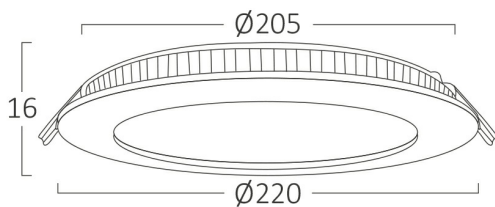

PRODUCT DATASHEET

MODEL NO BP01-31881

DESCRIPTION BRY-SMD-CRD-18W-8INC-BLC-3IN1-LED PANEL

General Characteristics

Model No	:	BP01-31881
Main Family	:	Indoor Lighting
Sub Family	:	LED Small Panel
Type	:	Recessed Panel
Body Color	:	Black
Lamp Shape	:	Non-Directional
Dimmable	:	Not-Dimmable
Light Source	:	LED
Warranty	:	2 years
Class	:	Class II
IP	:	IP20

Electrical Characteristics

Lifetime	:	20000 h
Voltage	:	220-240V
Power Factor	:	>0,5
Material	:	Aluminium
Working Temperature	:	-20 C+40 C
Frequency	:	50-60 Hz

Package Informations

N.W.	:	7,80 kgs
G.W.	:	10,75 kgs
PCS/CTN	:	30 pcs
Length	:	530 mm
Width	:	460 mm
Height	:	250 mm
EAN	:	5949097732737

Product Characteristics

Wattage	:	18 w
Color Temperature	:	3IN1
Quse Lumen	:	1760 lm
Color Rendering Index (CRI)	:	>80
Energy Efficiency Level	:	F
Beam Angle	:	120° Degrees
Color Category	:	3IN1

Dimensions & Weight

Diameter	:	220 mm
P. Height	:	16 mm
Cutout	:	205 mm
Weight	:	260 gr