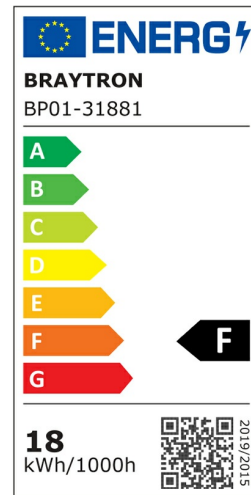

PRODUCT DATASHEET

MODEL NO BP01-31881

DESCRIPTION BRY-SMD-CRD-18W-8INC-BLC-3IN1-LED PANEL

General Characteristics

Model No	:	BP01-31881
Main Family	:	Indoor Lighting
Sub Family	:	LED Small Panel
Type	:	Recessed Panel
Body Color	:	Black
Lamp Shape	:	Non-Directional
Dimmable	:	Not-Dimmable
Light Source	:	LED
Warranty	:	2 years
Class	:	Class II
IP	:	IP20

Electrical Characteristics

Lifetime	:	20000 h
Voltage	:	220-240V
Power Factor	:	>0,5
Material	:	Aluminium
Working Temperature	:	-20 C+40 C
Frequency	:	50-60 Hz

Package Informations

N.W.	:	7,80 kgs
G.W.	:	10,75 kgs
PCS/CTN	:	30 pcs
Length	:	530 mm
Width	:	460 mm
Height	:	250 mm
EAN	:	5949097732737

Product Characteristics

Wattage	:	18 w
Color Temperature	:	3IN1
Quse Lumen	:	1760 lm
Color Rendering Index (CRI)	:	>80
Energy Efficiency Level	:	F
Beam Angle	:	120° Degrees
Color Category	:	3IN1

Dimensions & Weight

Diameter	:	220 mm
P. Height	:	16 mm
Cutout	:	205 mm
Weight	:	260 gr