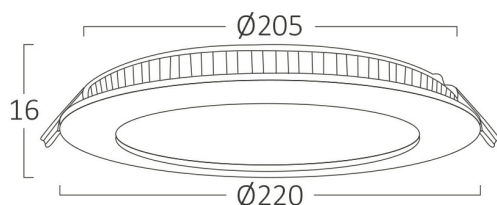

## PRODUCT DATASHEET

MODEL NO BP01-31880

DESCRIPTION BRY-SMD-CRD-18W-8INC-WHT-3IN1-LED PANEL LIGHT

### General Characteristics

Model No	:	BP01-31880
Main Family	:	Indoor Lighting
Sub Family	:	LED Small Panel
Type	:	Recessed Panel
Body Color	:	White
Lamp Shape	:	Non-Directional
Dimmable	:	Not-Dimmable
Light Source	:	LED
Warranty	:	2 years
Class	:	Class II
IP	:	IP20

### Package Informations

N.W.	:	7,80 kgs
G.W.	:	10,75 kgs
PCS/CTN	:	30 pcs
Length	:	530 mm
Width	:	460 mm
Height	:	250 mm
EAN	:	5949097732720

### Dimensions & Weight

Diameter	:	220 mm
P. Height	:	16 mm
Cutout	:	205 mm
Weight	:	260 gr