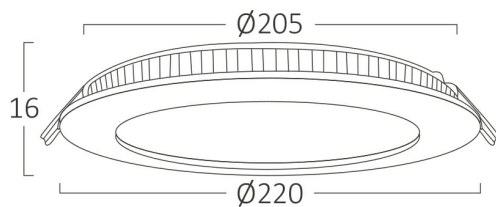

PRODUCT DATASHEET

MODEL NO BP01-31810

DESCRIPTION BRY-SMD-CRD-18W-8INC-WHT-4000K-LED PANEL

General Characteristics

Model No	:	BP01-31810
Main Family	:	Indoor Lighting
Sub Family	:	LED Small Panel
Type	:	Recessed Panel
Body Color	:	White
Lamp Shape	:	Non-Directional
Dimmable	:	Not-Dimmable
Light Source	:	LED
Warranty	:	2 years
Class	:	Class II
IP	:	IP20

Electrical Characteristics

Lifetime	:	20000 h
Voltage	:	220-240V
Power Factor	:	>0,5
Material	:	Aluminium
Working Temperature	:	-20 C+40 C
Frequency	:	50-60 Hz

Package Informations

N.W.	:	7,20 kgs
G.W.	:	10,15 kgs
PCS/CTN	:	30 pcs
Length	:	530 mm
Width	:	460 mm
Height	:	250 mm
EAN	:	5949097701894

Product Characteristics

Wattage	:	18 w
Color Temperature	:	4000K
Quse Lumen	:	1760 lm
Color Rendering Index (CRI)	:	>80
Energy Efficiency Level	:	F
Beam Angle	:	120° Degrees
Color Category	:	Natural White

Dimensions & Weight

Diameter	:	220 mm
P. Height	:	16 mm
Cutout	:	205 mm
Weight	:	240 gr