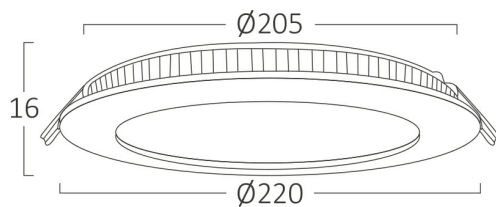

PRODUCT DATASHEET

MODEL NO BP01-31800

DESCRIPTION BRY-SMD-CRD-18W-8INC-WHT-3000K-LED PANEL

General Characteristics

Model No	:	BP01-31800
Main Family	:	Indoor Lighting
Sub Family	:	LED Small Panel
Type	:	Recessed Panel
Body Color	:	White
Lamp Shape	:	Non-Directional
Dimmable	:	Not-Dimmable
Light Source	:	LED
Warranty	:	2 years
Class	:	Class II
IP	:	IP20

Electrical Characteristics

Lifetime	:	20000 h
Voltage	:	220-240V
Power Factor	:	>0,5
Material	:	Aluminium
Working Temperature	:	-20 C+40 C
Frequency	:	50-60 Hz

Package Informations

N.W.	:	7,20 kgs
G.W.	:	10,15 kgs
PCS/CTN	:	30 pcs
Length	:	530 mm
Width	:	460 mm
Height	:	250 mm
EAN	:	5949097701887

Product Characteristics

Wattage	:	18 w
Color Temperature	:	3000K
Quse Lumen	:	1760 lm
Color Rendering Index (CRI)	:	>80
Energy Efficiency Level	:	F
Beam Angle	:	120° Degrees
Color Category	:	Warm White

Dimensions & Weight

Diameter	:	220 mm
P. Height	:	16 mm
Cutout	:	205 mm
Weight	:	240 gr