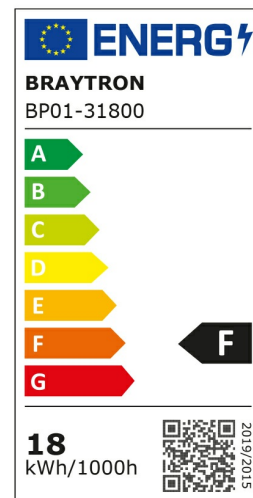

PRODUCT DATASHEET

MODEL NO BP01-31800

DESCRIPTION BRY-SMD-CRD-18W-8INC-WHT-3000K-LED PANEL

General Characteristics

Model No	:	BP01-31800
Main Family	:	Indoor Lighting
Sub Family	:	LED Small Panel
Type	:	Recessed Panel
Body Color	:	White
Lamp Shape	:	Non-Directional
Dimmable	:	Not-Dimmable
Light Source	:	LED
Warranty	:	2 years
Class	:	Class II
IP	:	IP20

Electrical Characteristics

Lifetime	:	20000 h
Voltage	:	220-240V
Power Factor	:	>0,5
Material	:	Aluminium
Working Temperature	:	-20 C+40 C
Frequency	:	50-60 Hz

Package Informations

N.W.	:	7,20 kgs
G.W.	:	10,15 kgs
PCS/CTN	:	30 pcs
Length	:	530 mm
Width	:	460 mm
Height	:	250 mm
EAN	:	5949097701887

Product Characteristics

Wattage	:	18 w
Color Temperature	:	3000K
Quse Lumen	:	1760 lm
Color Rendering Index (CRI)	:	>80
Energy Efficiency Level	:	F
Beam Angle	:	120° Degrees
Color Category	:	Warm White

Dimensions & Weight

Diameter	:	220 mm
P. Height	:	16 mm
Cutout	:	205 mm
Weight	:	240 gr