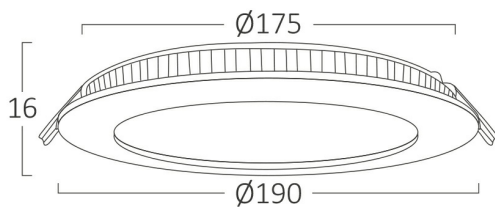

### General Characteristics

Model No	:	BP01-31510
Main Family	:	Indoor Lighting
Sub Family	:	LED Small Panel
Type	:	Recessed Panel
Body Color	:	White
Lamp Shape	:	Non-Directional
Dimmable	:	Not-Dimmable
Light Source	:	LED
Warranty	:	2 years
Class	:	Class II
IP	:	IP20

### Package Informations

N.W.	:	8,00 kgs
G.W.	:	10,80 kgs
PCS/CTN	:	40 pcs
Length	:	475 mm
Width	:	320 mm
Height	:	435 mm
EAN	:	5949097715334

### Product Characteristics

Wattage	:	15 w
Color Temperature	:	4000K
Quse Lumen	:	1440 lm
Color Rendering Index (CRI)	:	>80
Energy Efficiency Level	:	F
Beam Angle	:	120° Degrees
Color Category	:	Natural White

### Dimensions & Weight

Diameter	:	190 mm
P. Height	:	16 mm
Cutout	:	175 mm
Weight	:	200 gr