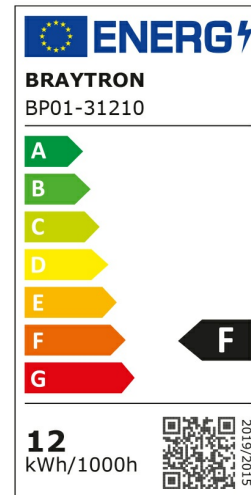

PRODUCT DATASHEET

MODEL NO	BP01-31210
DESCRIPTION	BRY-SMD-CRD-12W-6INC-WHT-4000K-LED PANEL

General Characteristics

Model No	:	BP01-31210
Main Family	:	Indoor Lighting
Sub Family	:	LED Small Panel
Type	:	Recessed Panel
Body Color	:	White
Lamp Shape	:	Non-Directional
Dimmable	:	Not-Dimmable
Light Source	:	LED
Warranty	:	2 years
Class	:	Class II
IP	:	IP20

Electrical Characteristics

Lifetime	:	20000 h
Voltage	:	220-240V
Power Factor	:	>0,5
Material	:	Aluminium
Working Temperature	:	-20 C+40 C
Frequency	:	50-60 Hz

Package Informations

N.W.	:	6,50 kgs
G.W.	:	8,80 kgs
PCS/CTN	:	40 pcs
Length	:	425 mm
Width	:	310 mm
Height	:	380 mm
EAN	:	5949097701849

Product Characteristics

Wattage	:	12 w
Color Temperature	:	4000K
Quse Lumen	:	1120 lm
Color Rendering Index (CRI)	:	>80
Energy Efficiency Level	:	F
Beam Angle	:	120° Degrees
Color Category	:	Natural White

Dimensions & Weight

Diameter	:	170 mm
P. Height	:	16 mm
Cutout	:	155 mm
Weight	:	170 gr