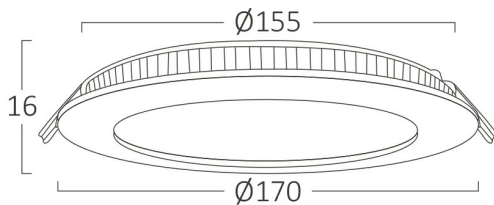

PRODUCT DATASHEET

MODEL NO	BP01-31210
DESCRIPTION	BRY-SMD-CRD-12W-6INC-WHT-4000K-LED PANEL

General Characteristics

Model No	:	BP01-31210
Main Family	:	Indoor Lighting
Sub Family	:	LED Small Panel
Type	:	Recessed Panel
Body Color	:	White
Lamp Shape	:	Non-Directional
Dimmable	:	Not-Dimmable
Light Source	:	LED
Warranty	:	2 years
Class	:	Class II
IP	:	IP20

Electrical Characteristics

Lifetime	:	20000 h
Voltage	:	220-240V
Power Factor	:	>0,5
Material	:	Aluminium
Working Temperature	:	-20 C+40 C
Frequency	:	50-60 Hz

Package Informations

N.W.	:	6,50 kgs
G.W.	:	8,80 kgs
PCS/CTN	:	40 pcs
Length	:	425 mm
Width	:	310 mm
Height	:	380 mm
EAN	:	5949097701849

Product Characteristics

Wattage	:	12 w
Color Temperature	:	4000K
Quse Lumen	:	1120 lm
Color Rendering Index (CRI)	:	>80
Energy Efficiency Level	:	F
Beam Angle	:	120° Degrees
Color Category	:	Natural White

Dimensions & Weight

Diameter	:	170 mm
P. Height	:	16 mm
Cutout	:	155 mm
Weight	:	170 gr