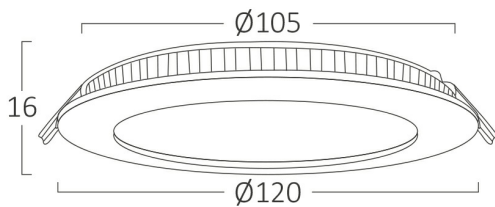

Braytron

PRODUCT DATASHEET

MODEL NO BP01-30610

DESCRIPTION BRY-SMD-CRD-6W-4INC-WHT-4000K-LED PANEL LIGHT

BRAYTRON SRL

Bulavardul iuliu maniu, Nr.616, Sector 6, 061129, Bucuresti-ROMANIA

info@braytron.com

www.braytron.com