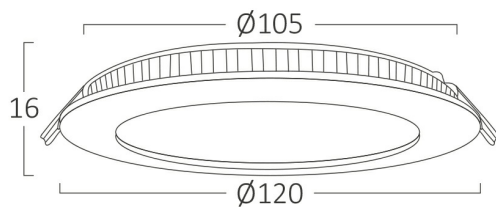

PRODUCT DATASHEET

MODEL NO BP01-30610

DESCRIPTION BRY-SMD-CRD-6W-4INC-WHT-4000K-LED PANEL

General Characteristics

Model No	:	BP01-30610
Main Family	:	Indoor Lighting
Sub Family	:	LED Small Panel
Type	:	Recessed Panel
Body Color	:	White
Lamp Shape	:	Non-Directional
Dimmable	:	Not-Dimmable
Light Source	:	LED
Warranty	:	2 years
Class	:	Class II
IP	:	IP20

Electrical Characteristics

Lifetime	:	20000 h
Voltage	:	220-240V
Power Factor	:	>0,5
Material	:	Aluminium
Working Temperature	:	-20 C+40 C
Frequency	:	50-60 Hz

Package Informations

N.W.	:	5,70 kgs
G.W.	:	8,10 kgs
PCS/CTN	:	60 pcs
Length	:	480 mm
Width	:	310 mm
Height	:	270 mm
EAN	:	5949097701818

Product Characteristics

Wattage	:	6 w
Color Temperature	:	4000K
Quse Lumen	:	470 lm
Color Rendering Index (CRI)	:	>80
Energy Efficiency Level	:	G
Beam Angle	:	120° Degrees
Color Category	:	Natural White

Dimensions & Weight

Diameter	:	120 mm
P. Height	:	16 mm
Cutout	:	105 mm
Weight	:	95 gr