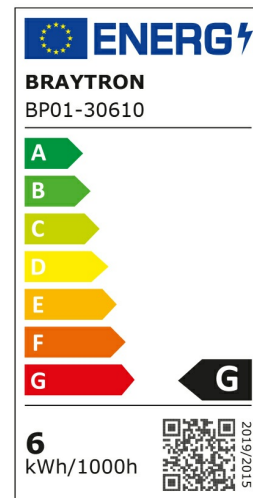

Braytron

PRODUCT DATASHEET

MODEL NO BP01-30610

DESCRIPTION BRY-SMD-CRD-6W-4INC-WHT-4000K-LED PANEL LIGHT

BRAYTRON SRL

Bulavardul iuliu maniu, Nr.616, Sector 6, 061129, Bucuresti-ROMANIA

info@braytron.com

www.braytron.com

General Characteristics

Model No	:	BP01-30610
Main Family	:	Indoor Lighting
Sub Family	:	LED Small Panel
Type	:	Recessed Panel
Body Color	:	White
Lamp Shape	:	Non-Directional
Dimmable	:	Not-Dimmable
Light Source	:	LED
Warranty	:	2 Years
Class	:	CLASS II
IP	:	IP20

Electrical Characteristics

Lifetime	:	20000 h
Voltage	:	220-240V 50/60Hz
Power Factor	:	>0,5
Material	:	Aluminium
Working Temperature	:	-20°C ~ +40°C
Frequency	:	50/60Hz

Package Informations

N.W.	:	5,8 kgs
G.W.	:	7,95 kgs
PCS/CTN	:	60
Length	:	48 cm
Width	:	32 cm
Height	:	27,5 cm
EAN	:	5949097701818

Product Characteristics

Wattage	:	6 w
Color Temperature	:	4000K
Quse Lumen	:	350 lm
Color Rendering Index (CRI)	:	≥80
Energy Efficiency Level	:	G
Beam Angle	:	120°
Color Category	:	Neutral White

Dimensions & Weight