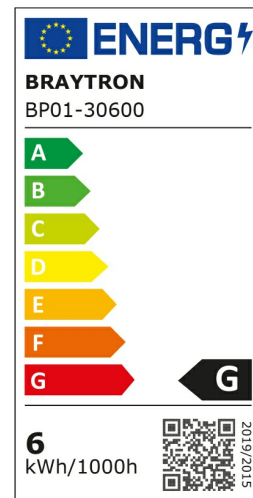

Braytron

PRODUCT DATASHEET

MODEL NO BP01-30600

DESCRIPTION BRY-SMD-CRD-6W-4INC-WHT-3000K-LED PANEL

BRAYTRON SRL

Bulavardul iuliu maniu, Nr.616, Sector 6, 061129, Bucuresti-ROMANIA

info@braytron.com

www.braytron.com

General Characteristics

Model No	:	BP01-30600
Main Family	:	Indoor Lighting
Sub Family	:	LED Small Panel
Type	:	Recessed Panel
Body Color	:	White
Lamp Shape	:	Non-Directional
Dimmable	:	Not-Dimmable
Light Source	:	LED
Warranty	:	2 years
Class	:	Class II
IP	:	IP20

Electrical Characteristics

Lifetime	:	20000 h
Voltage	:	220-240V
Power Factor	:	>0,5
Material	:	Aluminium
Working Temperature	:	-20 C+40 C
Frequency	:	50-60 Hz

Package Informations

N.W.	:	5,70 kgs
G.W.	:	8,10 kgs
PCS/CTN	:	60 pcs
Length	:	480 mm
Width	:	310 mm
Height	:	270 mm
EAN	:	5949097701801

Product Characteristics

Wattage	:	6 w
Color Temperature	:	3000K
Quse Lumen	:	470 lm
Color Rendering Index (CRI)	:	>80
Energy Efficiency Level	:	G
Beam Angle	:	120° Degrees
Color Category	:	Warm White

Dimensions & Weight