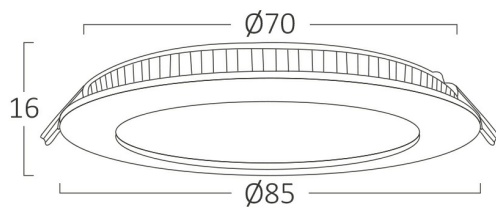

PRODUCT DATASHEET

MODEL NO BP01-30330

DESCRIPTION BRY-SMD-CRD-3W-3INC-WHT-6500K-LED PANEL

General Characteristics

| | | |
|--------------|---|-----------------|
| Model No | : | BP01-30330 |
| Main Family | : | Indoor Lighting |
| Sub Family | : | LED Small Panel |
| Type | : | Recessed Panel |
| Body Color | : | White |
| Lamp Shape | : | Non-Directional |
| Dimmable | : | Not-Dimmable |
| Light Source | : | LED |
| Warranty | : | 2 years |
| Class | : | Class II |
| IP | : | IP20 |

Package Informations

| | | |
|---------|---|---------------|
| N.W. | : | 5,00 kgs |
| G.W. | : | 7,20 kgs |
| PCS/CTN | : | 80 pcs |
| Length | : | 535 mm |
| Width | : | 310 mm |
| Height | : | 205 mm |
| EAN | : | 5949097701795 |

Product Characteristics

| | | |
|-----------------------------|---|--------------|
| Wattage | : | 3 w |
| Color Temperature | : | 6500K |
| Quse Lumen | : | 220 lm |
| Color Rendering Index (CRI) | : | >80 |
| Energy Efficiency Level | : | G |
| Beam Angle | : | 120° Degrees |
| Color Category | : | Cool White |

Dimensions & Weight

| | | |
|-----------|---|-------|
| Diameter | : | 85 mm |
| P. Height | : | 16 mm |
| Cutout | : | 70 mm |
| Weight | : | 63 gr |