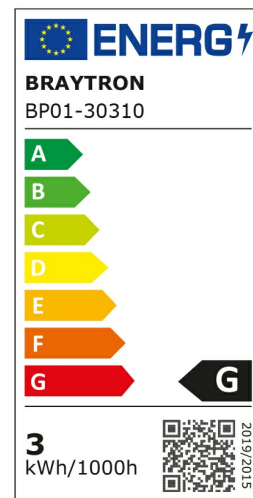

PRODUCT DATASHEET

MODEL NO BP01-30310

DESCRIPTION BRY-SMD-CRD-3W-3INC-WHT-4000K-LED PANEL

General Characteristics

Model No	:	BP01-30310
Main Family	:	Indoor Lighting
Sub Family	:	LED Small Panel
Type	:	Recessed Panel
Body Color	:	White
Lamp Shape	:	Non-Directional
Dimmable	:	Not-Dimmable
Light Source	:	LED
Warranty	:	2 years
Class	:	Class II
IP	:	IP20

Electrical Characteristics

Lifetime	:	20000 h
Voltage	:	220-240V
Power Factor	:	>0,5
Material	:	Aluminium
Working Temperature	:	-20 C+40 C
Frequency	:	50-60 Hz

Package Informations

N.W.	:	5,00 kgs
G.W.	:	7,20 kgs
PCS/CTN	:	80 pcs
Length	:	535 mm
Width	:	310 mm
Height	:	205 mm
EAN	:	5949097703638

Product Characteristics

Wattage	:	3 w
Color Temperature	:	4000K
Quse Lumen	:	220 lm
Color Rendering Index (CRI)	:	>80
Energy Efficiency Level	:	G
Beam Angle	:	120° Degrees
Color Category	:	Natural White

Dimensions & Weight

Diameter	:	85 mm
P. Height	:	16 mm
Cutout	:	70 mm
Weight	:	63 gr