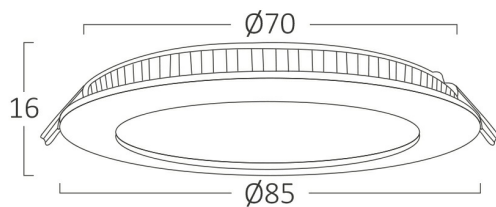

PRODUCT DATASHEET

MODEL NO BP01-30310

DESCRIPTION BRY-SMD-CRD-3W-3INC-WHT-4000K-LED PANEL

General Characteristics

Model No	:	BP01-30310
Main Family	:	Indoor Lighting
Sub Family	:	LED Small Panel
Type	:	Recessed Panel
Body Color	:	White
Lamp Shape	:	Non-Directional
Dimmable	:	Not-Dimmable
Light Source	:	LED
Warranty	:	2 years
Class	:	Class II
IP	:	IP20

Electrical Characteristics

Lifetime	:	20000 h
Voltage	:	220-240V
Power Factor	:	>0,5
Material	:	Aluminium
Working Temperature	:	-20 C+40 C
Frequency	:	50-60 Hz

Package Informations

N.W.	:	5,00 kgs
G.W.	:	7,20 kgs
PCS/CTN	:	80 pcs
Length	:	535 mm
Width	:	310 mm
Height	:	205 mm
EAN	:	5949097703638

Product Characteristics

Wattage	:	3 w
Color Temperature	:	4000K
Quse Lumen	:	220 lm
Color Rendering Index (CRI)	:	>80
Energy Efficiency Level	:	G
Beam Angle	:	120° Degrees
Color Category	:	Natural White

Dimensions & Weight

Diameter	:	85 mm
P. Height	:	16 mm
Cutout	:	70 mm
Weight	:	63 gr