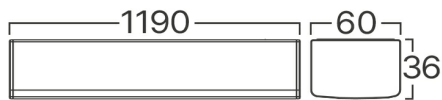

Braytron

PRODUCT DATASHEET

MODEL NO

BN20-51280

DESCRIPTION

BRY-3M-2WRS-WHT-TRACK RAIL

Luminare is intended to use in outdoor applications

BRAYTRON SRL

Bulavardul iuliu maniu, Nr.616, Sector 6, 061129, Bucuresti-ROMANIA

info@braytron.com

www.braytron.com

Page 1-2