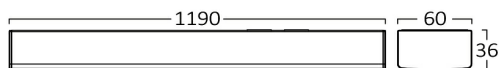

PRODUCT DATASHEET

MODEL NO BN20-51280

DESCRIPTION BRY-PROLINE-PT-45W-1.2MT-SNS-WHT-3IN1-LED BATTEN

Luminare is intended to use in outdoor applications

General Characteristics

Model No	:	BN20-51280
Main Family	:	Indoor Lighting
Sub Family	:	LED Batten Light
Type	:	Batten Light
Body Color	:	White
Lamp Shape	:	Non-Directional
Dimmable	:	Not-Dimmable
Light Source	:	LED
Warranty	:	2 years
Class	:	Class II
IP	:	IP40

Electrical Characteristics

Lifetime	:	20000 h
Voltage	:	220-240V
Power Factor	:	>0,9
Material	:	PC
Working Temperature	:	-20 C+40 C
Frequency	:	50-60 Hz

Package Informations

N.W.	:	6,70 kgs
G.W.	:	8,75 kgs
PCS/CTN	:	20 pcs
Length	:	1220 mm
Width	:	285 mm
Height	:	230 mm
EAN	:	5949097730894

Product Characteristics

Wattage	:	45 w
Color Temperature	:	3IN1
Quse Lumen	:	4500 lm
Color Rendering Index (CRI)	:	>80
Energy Efficiency Level	:	F
Beam Angle	:	120° Degrees
Color Category	:	3IN1

Dimensions & Weight

P. Length	:	1190 mm
P. Width	:	60 mm
P. Height	:	36 mm
Weight	:	335 gr

Sensor Informations

Sensor Type	:	Microwave
Detection Distance	:	5m-8m
Detection Angle	:	120° Degrees
Installation Height	:	4m
Lux	:	30 lux
Lighting Time	:	2 min.