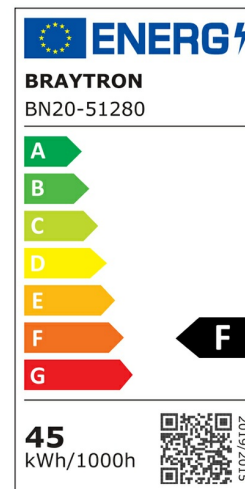

Braytron

PRODUCT DATASHEET

MODEL NO

BN20-51280

DESCRIPTION

BRY-3M-2WRS-WHT-TRACK RAIL

Luminare is intended to use in outdoor applications

BRAYTRON SRL

Bulavardul iuliu maniu, Nr.616, Sector 6, 061129, Bucuresti-ROMANIA

info@braytron.com

www.braytron.com

Page 1-2