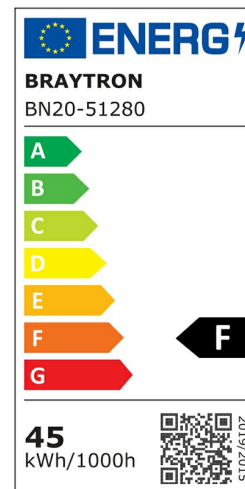

PRODUCT DATASHEET

MODEL NO BN20-51280

DESCRIPTION BRY-PROLINE-PT-45W-1.2MT-SNS-WHT-3IN1-LED BATTEN

Luminare is intended to use in outdoor applications

General Characteristics

Model No	:	BN20-51280
Main Family	:	Indoor Lighting
Sub Family	:	LED Batten Light
Type	:	Batten Light
Body Color	:	White
Lamp Shape	:	Non-Directional
Dimmable	:	Not-Dimmable
Light Source	:	LED
Warranty	:	2 years
Class	:	Class II
IP	:	IP40

Electrical Characteristics

Lifetime	:	20000 h
Voltage	:	220-240V
Power Factor	:	>0,9
Material	:	PC
Working Temperature	:	-20 C+40 C
Frequency	:	50-60 Hz

Package Informations

N.W.	:	6,70 kgs
G.W.	:	8,75 kgs
PCS/CTN	:	20 pcs
Length	:	1220 mm
Width	:	285 mm
Height	:	230 mm
EAN	:	5949097730894

Product Characteristics

Wattage	:	45 w
Color Temperature	:	3IN1
Quse Lumen	:	4500 lm
Color Rendering Index (CRI)	:	>80
Energy Efficiency Level	:	F
Beam Angle	:	120° Degrees
Color Category	:	3IN1

Dimensions & Weight