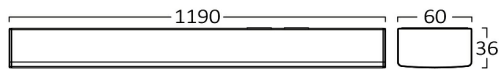

PRODUCT DATASHEET

MODEL NO BN20-41280

DESCRIPTION BRY-PROLINE-PT-36W-1.2MT-SNS-WHT-3IN1-LED BATTEN

Luminare is intended to use in outdoor applications

General Characteristics

Model No	:	BN20-41280
Main Family	:	Indoor Lighting
Sub Family	:	LED Batten Light
Type	:	Batten Light
Body Color	:	White
Lamp Shape	:	Non-Directional
Dimmable	:	Not-Dimmable
Light Source	:	LED
Warranty	:	2 years
Class	:	Class II
IP	:	IP40

Electrical Characteristics

Lifetime	:	20000 h
Voltage	:	220-240V
Power Factor	:	>0,9
Material	:	PC
Working Temperature	:	-20 C+40 C
Frequency	:	50-60 Hz

Package Informations

N.W.	:	6,70 kgs
G.W.	:	8,75 kgs
PCS/CTN	:	20 pcs
Length	:	1220 mm
Width	:	285 mm
Height	:	230 mm
EAN	:	5949097730856

Product Characteristics

Wattage	:	36 w
Color Temperature	:	3IN1
Quse Lumen	:	4320 lm
Color Rendering Index (CRI)	:	>80
Energy Efficiency Level	:	E
Beam Angle	:	120° Degrees
Color Category	:	3IN1

Dimensions & Weight

P. Length	:	1190 mm
P. Width	:	60 mm
P. Height	:	36 mm
Weight	:	335 gr

Sensor Informations

Sensor Type	:	Microwave
Detection Distance	:	5m-8m
Detection Angle	:	120° Degrees
Installation Height	:	4m
Lux	:	30 lux
Lighting Time	:	2 min.