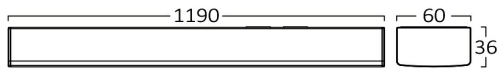

Braytron

PRODUCT DATASHEET

MODEL NO BN20-41280

DESCRIPTION BRY-PROLINE-PT-36W-1.2MT-SNS-WHT-3IN1-LED BATTEN

Luminare is intended to use in outdoor applications

BRAYTRON SRL

Bulaverdul iuliu maniu, Nr.616, Sector 6, 061129, Bucuresti-ROMANIA

info@braytron.com

www.braytron.com

Page 1-2