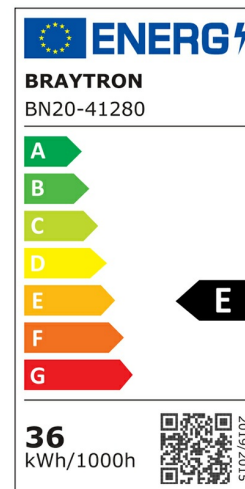

Braytron

PRODUCT DATASHEET

MODEL NO BN20-41280

DESCRIPTION BRY-PROLINE-PT-36W-1.2MT-SNS-WHT-3IN1-LED BATTEN

Luminare is intended to use in outdoor applications

BRAYTRON SRL

Bulaverdul iuliu maniu, Nr.616, Sector 6, 061129, Bucuresti-ROMANIA

info@braytron.com

www.braytron.com

Page 1-2