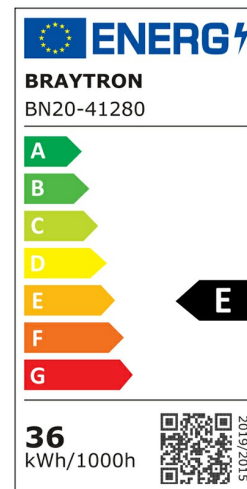

PRODUCT DATASHEET

MODEL NO BN20-41280

DESCRIPTION BRY-PROLINE-PT-36W-1.2MT-SNS-WHT-3IN1-LED BATTEN

Luminare is intended to use in outdoor applications

General Characteristics

Model No	:	BN20-41280
Main Family	:	Indoor Lighting
Sub Family	:	LED Batten Light
Type	:	Batten Light
Body Color	:	White
Lamp Shape	:	Non-Directional
Dimmable	:	Not-Dimmable
Light Source	:	LED
Warranty	:	2 years
Class	:	Class II
IP	:	IP40

Electrical Characteristics

Lifetime	:	20000 h
Voltage	:	220-240V
Power Factor	:	>0,9
Material	:	PC
Working Temperature	:	-20 C+40 C
Frequency	:	50-60 Hz

Package Informations

N.W.	:	6,70 kgs
G.W.	:	8,75 kgs
PCS/CTN	:	20 pcs
Length	:	1220 mm
Width	:	285 mm
Height	:	230 mm
EAN	:	5949097730856

Product Characteristics

Wattage	:	36 w
Color Temperature	:	3IN1
Quse Lumen	:	4320 lm
Color Rendering Index (CRI)	:	>80
Energy Efficiency Level	:	E
Beam Angle	:	120° Degrees
Color Category	:	3IN1

Dimensions & Weight