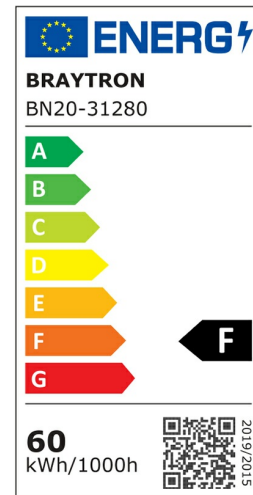

PRODUCT DATASHEET

MODEL NO BN20-31280

DESCRIPTION BRY-PROLINE-PT-60W-1.2MT-WHT-3IN1-LED BATTEN

Luminare is intended to use in outdoor applications

General Characteristics

Model No	:	BN20-31280
Main Family	:	Indoor Lighting
Sub Family	:	LED Batten Light
Type	:	Batten Light
Body Color	:	White
Lamp Shape	:	Non-Directional
Dimmable	:	Not-Dimmable
Light Source	:	LED
Warranty	:	2 years
Class	:	Class II
IP	:	IP40

Electrical Characteristics

Lifetime	:	20000 h
Voltage	:	220-240V
Power Factor	:	>0,5
Material	:	PC
Working Temperature	:	-20 C+40 C
Frequency	:	50-60 Hz

Package Informations

N.W.	:	6,80 kgs
G.W.	:	8,85 kgs
PCS/CTN	:	20 pcs
Length	:	1220 mm
Width	:	285 mm
Height	:	230 mm
EAN	:	5949097742934

Product Characteristics

Wattage	:	60 w
Color Temperature	:	3IN1
Quse Lumen	:	6000 lm
Color Rendering Index (CRI)	:	>80
Energy Efficiency Level	:	F
Beam Angle	:	120° Degrees
Color Category	:	3IN1

Dimensions & Weight