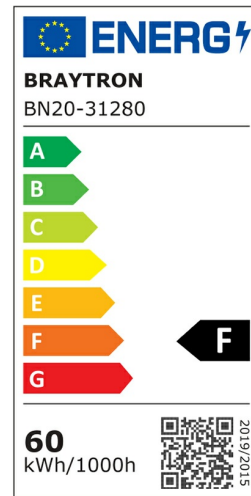

Braytron

PRODUCT DATASHEET

MODEL NO BN20-31280

DESCRIPTION BRY-PROLINE-PT-60W-1.2MT-WHT-3IN1-LED BATTEN

Luminare is intended to use in outdoor applications

BRAYTRON SRL

Bulavardul iuliu maniu, Nr.616, Sector 6, 061129, Bucuresti-ROMANIA

info@braytron.com

www.braytron.com