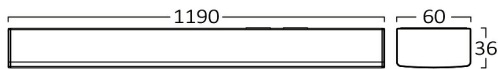

PRODUCT DATASHEET

MODEL NO BN20-31280

DESCRIPTION BRY-PROLINE-PT-60W-1.2MT-WHT-3IN1-LED BATTEN

Luminare is intended to use in outdoor applications

General Characteristics

Model No	:	BN20-31280
Main Family	:	Indoor Lighting
Sub Family	:	LED Batten Light
Type	:	Batten Light
Body Color	:	White
Lamp Shape	:	Non-Directional
Dimmable	:	Not-Dimmable
Light Source	:	LED
Warranty	:	2 years
Class	:	Class II
IP	:	IP40

Electrical Characteristics

Lifetime	:	20000 h
Voltage	:	220-240V
Power Factor	:	>0,5
Material	:	PC
Working Temperature	:	-20 C+40 C
Frequency	:	50-60 Hz

Package Informations

N.W.	:	6,80 kgs
G.W.	:	8,85 kgs
PCS/CTN	:	20 pcs
Length	:	1220 mm
Width	:	285 mm
Height	:	230 mm
EAN	:	5949097742934

Product Characteristics

Wattage	:	60 w
Color Temperature	:	3IN1
Quse Lumen	:	6000 lm
Color Rendering Index (CRI)	:	>80
Energy Efficiency Level	:	F
Beam Angle	:	120° Degrees
Color Category	:	3IN1

Dimensions & Weight

P. Length	:	1190 mm
P. Width	:	60 mm
P. Height	:	36 mm
Weight	:	340 gr