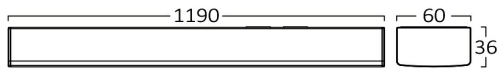

Braytron

PRODUCT DATASHEET

MODEL NO BN20-31280

DESCRIPTION BRY-PROLINE-PT-60W-1.2MT-WHT-3IN1-LED BATTEN

Luminare is intended to use in outdoor applications

BRAYTRON SRL

Bulavardul iuliu maniu, Nr.616, Sector 6, 061129, Bucuresti-ROMANIA

info@braytron.com

www.braytron.com