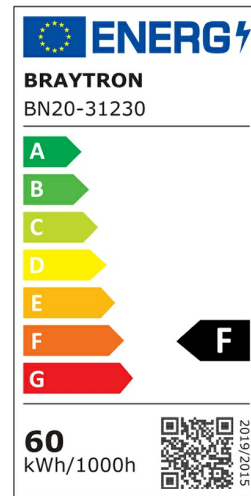

Braytron

PRODUCT DATASHEET

MODEL NO BN20-31230

DESCRIPTION BRY-PROLINE-PT-60W-1.2MT-WHT-6500K-LED BATTEN

Luminare is intended to use in outdoor applications

BRAYTRON SRL

Bulavardul iuliu maniu, Nr.616, Sector 6, 061129, Bucuresti-ROMANIA

info@braytron.com

www.braytron.com

General Characteristics

Model No	:	BN20-31230
Main Family	:	Indoor Lighting
Sub Family	:	LED Batten Light
Type	:	Batten Light
Body Color	:	White
Lamp Shape	:	Non-Directional
Dimmable	:	Not-Dimmable
Light Source	:	LED
Warranty	:	2 years
Class	:	Class II
IP	:	IP40

Electrical Characteristics

Lifetime	:	20000 h
Voltage	:	220-240V
Power Factor	:	>0,5
Material	:	PC
Working Temperature	:	-20 C+40 C
Frequency	:	50-60 Hz

Package Informations

N.W.	:	6,70 kgs
G.W.	:	8,75 kgs
PCS/CTN	:	20 pcs
Length	:	1220 mm
Width	:	285 mm
Height	:	230 mm
EAN	:	5949097733123

Product Characteristics

Wattage	:	60 w
Color Temperature	:	6500K
Quse Lumen	:	6000 lm
Color Rendering Index (CRI)	:	>80
Energy Efficiency Level	:	F
Beam Angle	:	120° Degrees
Color Category	:	Cool White