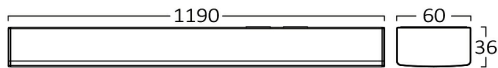

Braytron

PRODUCT DATASHEET

MODEL NO BN20-31230

DESCRIPTION BRY-PROLINE-PT-60W-1.2MT-WHT-6500K-LED BATTEN

Luminare is intended to use in outdoor applications

BRAYTRON SRL

Bulavardul iuliu maniu, Nr.616, Sector 6, 061129, Bucuresti-ROMANIA

info@braytron.com

www.braytron.com