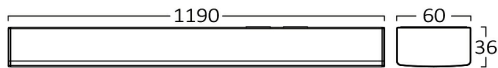

Braytron

PRODUCT DATASHEET

MODEL NO BN20-31210

DESCRIPTION BRY-PROLINE-PT-60W-1.2MT-WHT-4000K-LED BATTEN

Luminare is intended to use in outdoor applications

BRAYTRON SRL

Bulavardul iuliu maniu, Nr.616, Sector 6, 061129, Bucuresti-ROMANIA

info@braytron.com

www.braytron.com