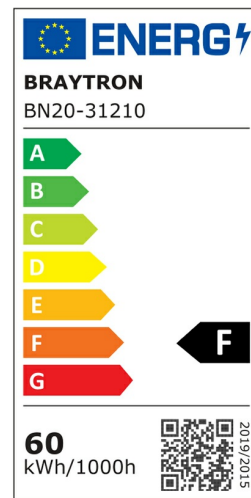

Braytron

PRODUCT DATASHEET

MODEL NO BN20-31210

DESCRIPTION BRY-PROLINE-PT-60W-1.2MT-WHT-4000K-LED BATTEN

Luminare is intended to use in outdoor applications

BRAYTRON SRL

Bulavardul iuliu maniu, Nr.616, Sector 6, 061129, Bucuresti-ROMANIA

info@braytron.com

www.braytron.com