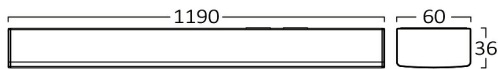

PRODUCT DATASHEET

MODEL NO BN20-21230

DESCRIPTION BRY-PROLINE-PT-45W-1.2MT-WHT-6500K-LED BATTEN

Luminare is intended to use in outdoor applications