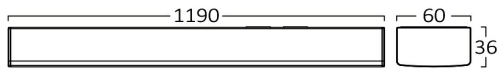

Braytron

PRODUCT DATASHEET

MODEL NO BN20-21230

DESCRIPTION BRY-PROLINE-PT-45W-1.2MT-WHT-6500K-LED BATTEN

Luminare is intended to use in outdoor applications

BRAYTRON SRL

Bulavardul iuliu maniu, Nr.616, Sector 6, 061129, Bucuresti-ROMANIA

info@braytron.com

www.braytron.com