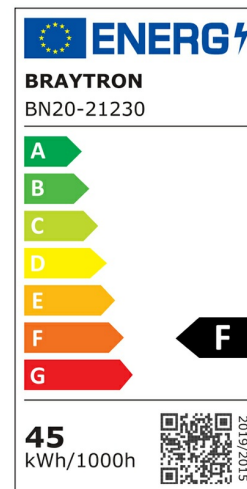

## PRODUCT DATASHEET

MODEL NO BN20-21230

DESCRIPTION BRY-PROLINE-PT-45W-1.2MT-WHT-6500K-LED BATTEN

Luminare is intended to use in outdoor applications

### General Characteristics

Model No	:	BN20-21230
Main Family	:	Indoor Lighting
Sub Family	:	LED Batten Light
Type	:	Batten Light
Body Color	:	White
Lamp Shape	:	Non-Directional
Dimmable	:	Not-Dimmable
Light Source	:	LED
Warranty	:	2 years
Class	:	Class II
IP	:	IP40

### Product Characteristics

Wattage	:	45 w
Color Temperature	:	6500K
Quse Lumen	:	4500 lm
Color Rendering Index (CRI)	:	>80
Energy Efficiency Level	:	F
Beam Angle	:	120° Degrees
Color Category	:	Cool White