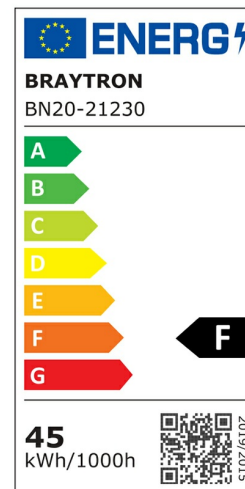

Braytron

PRODUCT DATASHEET

MODEL NO BN20-21230

DESCRIPTION BRY-PROLINE-PT-45W-1.2MT-WHT-6500K-LED BATTEN

Luminare is intended to use in outdoor applications

BRAYTRON SRL

Bulavardul iuliu maniu, Nr.616, Sector 6, 061129, Bucuresti-ROMANIA

Electrical Characteristics

Lifetime	:	20000 h
Voltage	:	220-240V
Power Factor	:	>0,5
Material	:	PC
Working Temperature	:	-20 C+40 C
Frequency	:	50-60 Hz

Package Informations

N.W.	:	6,70 kgs
G.W.	:	8,75 kgs
PCS/CTN	:	20 pcs
Length	:	1220 mm
Width	:	285 mm
Height	:	230 mm
EAN	:	5949097730887

Product Characteristics

Wattage	:	45 w
Color Temperature	:	6500K
Quse Lumen	:	4500 lm
Color Rendering Index (CRI)	:	>80
Energy Efficiency Level	:	F
Beam Angle	:	120° Degrees
Color Category	:	Cool White