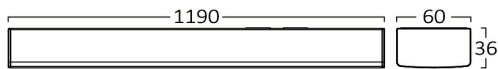

PRODUCT DATASHEET

MODEL NO BN20-21210

DESCRIPTION BRY-PROLINE-PT-45W-1.2MT-WHT-4000K-LED BATTEN

Luminare is intended to use in outdoor applications

General Characteristics

Model No	:	BN20-21210
Main Family	:	Indoor Lighting
Sub Family	:	LED Batten Light
Type	:	Batten Light
Body Color	:	White
Lamp Shape	:	Non-Directional
Dimmable	:	Not-Dimmable
Light Source	:	LED
Warranty	:	2 years
Class	:	Class II
IP	:	IP40

Electrical Characteristics

Lifetime	:	20000 h
Voltage	:	220-240V
Power Factor	:	>0,5
Material	:	PC
Working Temperature	:	-20 C+40 C
Frequency	:	50-60 Hz

Package Informations

N.W.	:	6,70 kgs
G.W.	:	8,75 kgs
PCS/CTN	:	20 pcs
Length	:	1220 mm
Width	:	285 mm
Height	:	230 mm
EAN	:	5949097730870

Product Characteristics

Wattage	:	45 w
Color Temperature	:	4000K
Quse Lumen	:	4500 lm
Color Rendering Index (CRI)	:	>80
Energy Efficiency Level	:	F
Beam Angle	:	120° Degrees
Color Category	:	Natural White

Dimensions & Weight

P. Length	:	1190 mm
P. Width	:	60 mm
P. Height	:	36 mm
Weight	:	335 gr