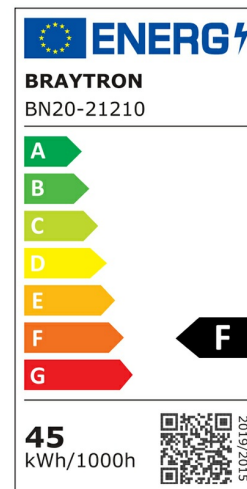

Braytron

PRODUCT DATASHEET

MODEL NO BN20-21210

DESCRIPTION BRY-PROLINE-PT-45W-1.2MT-WHT-4000K-LED BATTEN

Luminare is intended to use in outdoor applications

BRAYTRON SRL

Bulavardul iuliu maniu, Nr.616, Sector 6, 061129, Bucuresti-ROMANIA

info@braytron.com

www.braytron.com