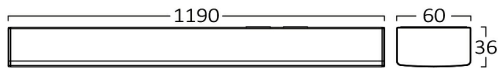

Braytron

PRODUCT DATASHEET

MODEL NO BN20-21210

DESCRIPTION BRY-PROLINE-PT-45W-1.2MT-WHT-4000K-LED BATTEN

Luminare is intended to use in outdoor applications

BRAYTRON SRL

Bulavardul iuliu maniu, Nr.616, Sector 6, 061129, Bucuresti-ROMANIA

info@braytron.com

www.braytron.com