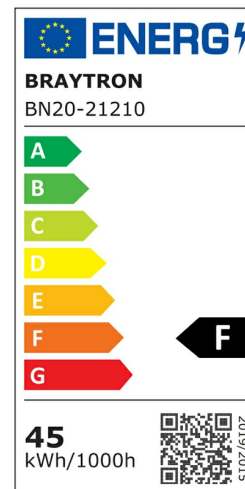

PRODUCT DATASHEET

MODEL NO BN20-21210

DESCRIPTION BRY-PROLINE-PT-45W-1.2MT-WHT-4000K-LED BATTEN

Luminare is intended to use in outdoor applications

General Characteristics

Model No	:	BN20-21210
Main Family	:	Indoor Lighting
Sub Family	:	LED Batten Light
Type	:	Batten Light
Body Color	:	White
Lamp Shape	:	Non-Directional
Dimmable	:	Not-Dimmable
Light Source	:	LED
Warranty	:	2 years
Class	:	Class II
IP	:	IP40

Electrical Characteristics

Lifetime	:	20000 h
Voltage	:	220-240V
Power Factor	:	>0,5
Material	:	PC
Working Temperature	:	-20 C+40 C
Frequency	:	50-60 Hz

Package Informations

N.W.	:	6,70 kgs
G.W.	:	8,75 kgs
PCS/CTN	:	20 pcs
Length	:	1220 mm
Width	:	285 mm
Height	:	230 mm
EAN	:	5949097730870

Product Characteristics

Wattage	:	45 w
Color Temperature	:	4000K
Quse Lumen	:	4500 lm
Color Rendering Index (CRI)	:	>80
Energy Efficiency Level	:	F
Beam Angle	:	120° Degrees
Color Category	:	Natural White