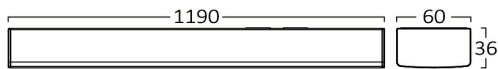

PRODUCT DATASHEET

MODEL NO BN20-21200

DESCRIPTION BRY-PROLINE-PT-45W-1.2MT-WHT-3000K-LED BATTEN

Luminare is intended to use in outdoor applications