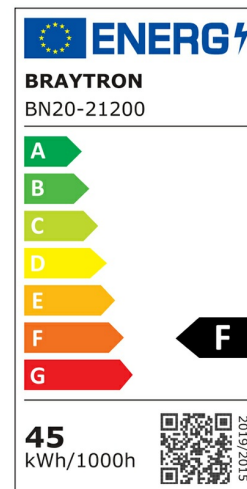

### General Characteristics

Model No	:	BN20-21200
Main Family	:	Indoor Lighting
Sub Family	:	LED Batten Light
Type	:	Batten Light
Body Color	:	White
Lamp Shape	:	Non-Directional
Dimmable	:	Not-Dimmable
Light Source	:	LED
Warranty	:	2 years
Class	:	Class II
IP	:	IP40

### Electrical Characteristics

Lifetime	:	20000 h
Voltage	:	220-240V
Power Factor	:	>0,5
Material	:	PC
Working Temperature	:	-20 C+40 C
Frequency	:	50-60 Hz

### Product Characteristics

Wattage	:	45 w
Color Temperature	:	3000K
Quse Lumen	:	4500 lm
Color Rendering Index (CRI)	:	>80
Energy Efficiency Level	:	F
Beam Angle	:	120° Degrees
Color Category	:	Warm White