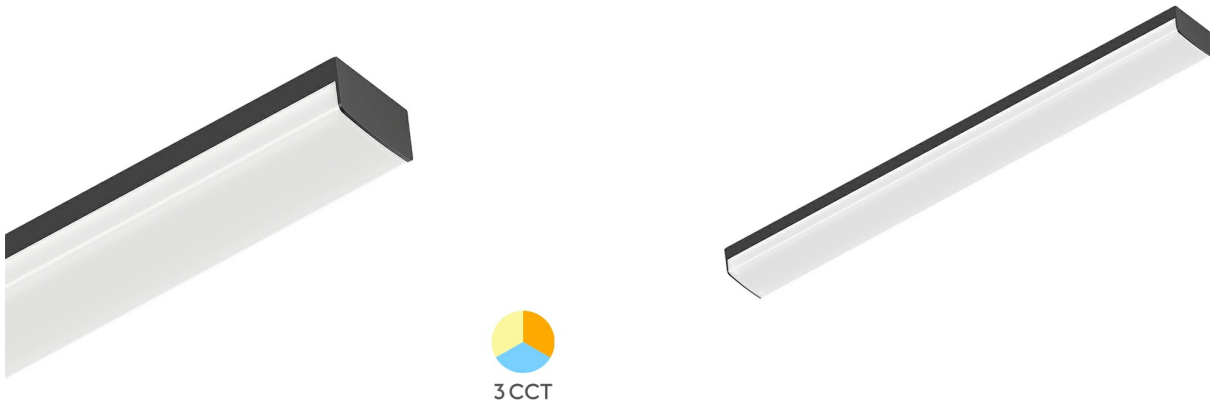

PRODUCT DATASHEET

MODEL NO BN20-11281

DESCRIPTION BRY-PROLINE-PT-36W-1.2MT-BLC-3IN1-LED BATTEN

Luminare is intended to use in outdoor applications

General Characteristics

Model No	:	BN20-11281
Main Family	:	Indoor Lighting
Sub Family	:	LED Batten Light
Type	:	Batten Light
Body Color	:	Black
Lamp Shape	:	Non-Directional
Dimmable	:	Not-Dimmable
Light Source	:	LED
Warranty	:	2 years
Class	:	Class II
IP	:	IP40

Product Characteristics

Wattage	:	36 w
Color Temperature	:	3IN1
Quse Lumen	:	4320 lm
Color Rendering Index (CRI)	:	>80
Energy Efficiency Level	:	E
Beam Angle	:	120° Degrees
Color Category	:	3IN1

Dimensions & Weight

P. Length	:	1190 mm
P. Width	:	60 mm
P. Height	:	36 mm
Weight	:	335 gr