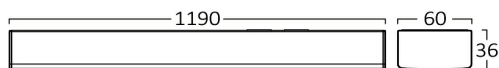

PRODUCT DATASHEET

MODEL NO BN20-11280

DESCRIPTION BRY-PROLINE-PT-36W-1.2MT-WHT-3IN1-LED BATTEN

Luminare is intended to use in outdoor applications

General Characteristics

Model No	:	BN20-11280
Main Family	:	Indoor Lighting
Sub Family	:	LED Batten Light
Type	:	Batten Light
Body Color	:	White
Lamp Shape	:	Non-Directional
Dimmable	:	Not-Dimmable
Light Source	:	LED
Warranty	:	2 years
Class	:	Class II
IP	:	IP40

Electrical Characteristics

Lifetime	:	20000 h
Voltage	:	220-240V
Power Factor	:	>0,9
Material	:	PC
Working Temperature	:	-20 C+40 C
Frequency	:	50-60 Hz

Package Informations

N.W.	:	6,30 kgs
G.W.	:	8,30 kgs
PCS/CTN	:	20 pcs
Length	:	1220 mm
Width	:	285 mm
Height	:	230 mm
EAN	:	5949097734465

Product Characteristics

Wattage	:	36 w
Color Temperature	:	3IN1
Quse Lumen	:	4320 lm
Color Rendering Index (CRI)	:	>80
Energy Efficiency Level	:	E
Beam Angle	:	120° Degrees
Color Category	:	3IN1

Dimensions & Weight

P. Length	:	1190 mm
P. Width	:	60 mm
P. Height	:	36 mm
Weight	:	335 gr