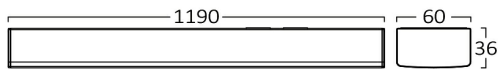

PRODUCT DATASHEET

MODEL NO BN20-11230

DESCRIPTION BRY-PROLINE-PT-36W-1.2MT-WHT-6500K-LED BATTEN

Luminare is intended to use in outdoor applications