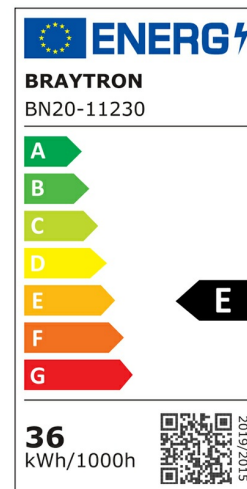

## PRODUCT DATASHEET

MODEL NO BN20-11230

DESCRIPTION BRY-PROLINE-PT-36W-1.2MT-WHT-6500K-LED BATTEN

Luminare is intended to use in outdoor applications

### General Characteristics

Model No	:	BN20-11230
Main Family	:	Indoor Lighting
Sub Family	:	LED Batten Light
Type	:	Batten Light
Body Color	:	White
Lamp Shape	:	Non-Directional
Dimmable	:	Not-Dimmable
Light Source	:	LED
Warranty	:	2 years
Class	:	Class II
IP	:	IP40

### Product Characteristics

Wattage	:	36 w
Color Temperature	:	6500K
Quse Lumen	:	4320 lm
Color Rendering Index (CRI)	:	>80
Energy Efficiency Level	:	E
Beam Angle	:	120° Degrees
Color Category	:	Cool White