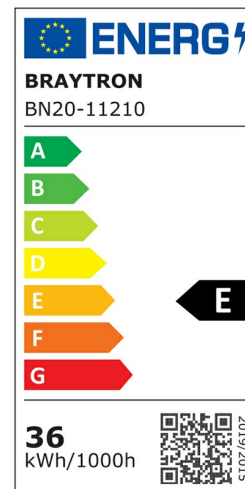

PRODUCT DATASHEET

MODEL NO BN20-11210

DESCRIPTION BRY-PROLINE-PT-36W-1.2MT-WHT-4000K-LED BATTEN

Luminare is intended to use in outdoor applications

General Characteristics

Model No	:	BN20-11210
Main Family	:	Indoor Lighting
Sub Family	:	LED Batten Light
Type	:	Batten Light
Body Color	:	White
Lamp Shape	:	Non-Directional
Dimmable	:	Not-Dimmable
Light Source	:	LED
Warranty	:	2 years
Class	:	Class II
IP	:	IP40

Electrical Characteristics

Lifetime	:	20000 h
Voltage	:	220-240V
Power Factor	:	>0,9
Material	:	PC
Working Temperature	:	-20 C+40 C
Frequency	:	50-60 Hz

Package Informations

N.W.	:	6,30 kgs
G.W.	:	8,30 kgs
PCS/CTN	:	20 pcs
Length	:	1220 mm
Width	:	285 mm
Height	:	230 mm
EAN	:	5949097730832

Product Characteristics

Wattage	:	36 w
Color Temperature	:	4000K
Quse Lumen	:	4320 lm
Color Rendering Index (CRI)	:	>80
Energy Efficiency Level	:	E
Beam Angle	:	120° Degrees
Color Category	:	Natural White