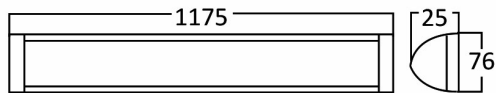

PRODUCT DATASHEET

MODEL NO BN18-01280

DESCRIPTION BRY-PROLINE-PS-35W-1.2MT-PLS-3IN1-LED WALL LIGHT

3 CCT

Luminare is intended to use in outdoor applications

General Characteristics

Model No	:	BN18-01280
Main Family	:	Indoor Lighting
Sub Family	:	LED Batten Light
Type	:	Batten Light
Body Color	:	White
Lamp Shape	:	Non-Directional
Dimmable	:	Not-Dimmable
Light Source	:	LED
Warranty	:	2 years
Class	:	Class II
IP	:	IP40

Electrical Characteristics

Lifetime	:	20000 h
Voltage	:	220-240V
Power Factor	:	>0,9
Material	:	PC
Working Temperature	:	-20 C+40 C
Frequency	:	50-60 Hz

Package Informations

N.W.	:	5,70 kgs
G.W.	:	7,90 kgs
PCS/CTN	:	20 pcs
Length	:	1210 mm
Width	:	180 mm
Height	:	345 mm
EAN	:	5949097743917

Product Characteristics

Wattage	:	35 w
Color Temperature	:	3IN1
Quse Lumen	:	3600 lm
Color Rendering Index (CRI)	:	>80
Energy Efficiency Level	:	F
Beam Angle	:	110° Degrees
Color Category	:	3IN1

Dimensions & Weight

P. Length	:	1175 mm
P. Width	:	25 mm
P. Height	:	76 mm
Weight	:	285 gr