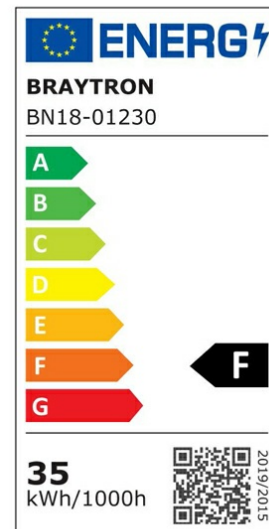

## PRODUCT DATASHEET

MODEL NO BN18-01230

DESCRIPTION BRY-PROLINE-PS-35W-1.2MT-PLS-6500K-LED WALL LIGHT

Luminare is intended to use in outdoor applications

### General Characteristics

Model No	:	BN18-01230
Main Family	:	Indoor Lighting
Sub Family	:	LED Batten Light
Type	:	Batten Light
Body Color	:	White
Lamp Shape	:	Non-Directional
Dimmable	:	Not-Dimmable
Light Source	:	LED
Warranty	:	2 years
Class	:	Class II
IP	:	IP40

### Electrical Characteristics

Lifetime	:	20000 h
Voltage	:	220-240V
Power Factor	:	>0,9
Material	:	PC
Working Temperature	:	-20 C+40 C
Frequency	:	50-60 Hz

### Product Characteristics

Wattage	:	35 w
Color Temperature	:	6500K
Quse Lumen	:	3600 lm
Color Rendering Index (CRI)	:	>80
Energy Efficiency Level	:	F
Beam Angle	:	110° Degrees
Color Category	:	Cool White