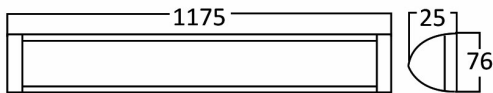

PRODUCT DATASHEET

MODEL NO BN18-01230

DESCRIPTION BRY-PROLINE-PS-35W-1.2MT-PLS-6500K-LED WALL LIGHT

Luminare is intended to use in outdoor applications