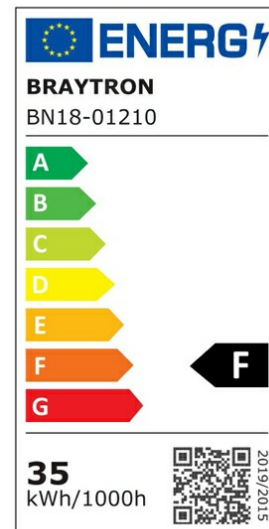

PRODUCT DATASHEET

MODEL NO BN18-01210

DESCRIPTION BRY-PROLINE-PS-35W-1.2MT-PLS-4000K-LED WALL LIGHT

Luminare is intended to use in outdoor applications

General Characteristics

Model No	:	BN18-01210
Main Family	:	Indoor Lighting
Sub Family	:	LED Batten Light
Type	:	Batten Light
Body Color	:	White
Lamp Shape	:	Non-Directional
Dimmable	:	Not-Dimmable
Light Source	:	LED
Warranty	:	2 years
Class	:	Class II
IP	:	IP40

Electrical Characteristics

Lifetime	:	20000 h
Voltage	:	220-240V
Power Factor	:	>0,9
Material	:	PC
Working Temperature	:	-20 C+40 C
Frequency	:	50-60 Hz

Package Informations

N.W.	:	5,45 kgs
G.W.	:	7,65 kgs
PCS/CTN	:	20 pcs
Length	:	1210 mm
Width	:	180 mm
Height	:	345 mm
EAN	:	5949097718298

Product Characteristics

Wattage	:	35 w
Color Temperature	:	4000K
Quse Lumen	:	3600 lm
Color Rendering Index (CRI)	:	>80
Energy Efficiency Level	:	F
Beam Angle	:	110° Degrees
Color Category	:	Natural White

Dimensions & Weight

P. Length	:	1175 mm
P. Width	:	25 mm
P. Height	:	76 mm
Weight	:	273 gr