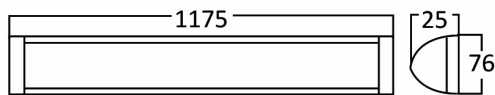

PRODUCT DATASHEET

MODEL NO BN18-01200

DESCRIPTION BRY-PROLINE-PS-35W-1.2MT-PLS-3000K-LED WALL LIGHT

Luminare is intended to use in outdoor applications

General Characteristics

Model No	:	BN18-01200
Main Family	:	Indoor Lighting
Sub Family	:	LED Batten Light
Type	:	Batten Light
Body Color	:	White
Lamp Shape	:	Non-Directional
Dimmable	:	Not-Dimmable
Light Source	:	LED
Warranty	:	2 years
Class	:	Class II
IP	:	IP40

Electrical Characteristics

Lifetime	:	20000 h
Voltage	:	220-240V
Power Factor	:	>0,9
Material	:	PC
Working Temperature	:	-20 C+40 C
Frequency	:	50-60 Hz

Package Informations

N.W.	:	5,45 kgs
G.W.	:	7,65 kgs
PCS/CTN	:	20 pcs
Length	:	1210 mm
Width	:	180 mm
Height	:	345 mm
EAN	:	5949097718465

Product Characteristics

Wattage	:	35 w
Color Temperature	:	3000K
Quse Lumen	:	3600 lm
Color Rendering Index (CRI)	:	>80
Energy Efficiency Level	:	F
Beam Angle	:	110° Degrees
Color Category	:	Warm White

Dimensions & Weight

P. Length	:	1175 mm
P. Width	:	25 mm
P. Height	:	76 mm
Weight	:	273 gr