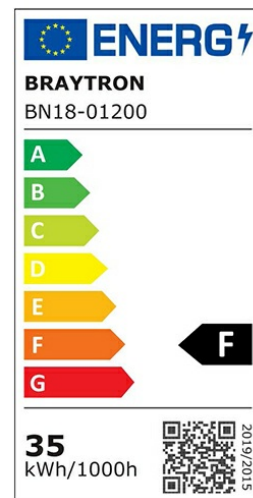

PRODUCT DATASHEET

MODEL NO BN18-01200

DESCRIPTION BRY-PROLINE-PS-35W-1.2MT-PLS-3000K-LED WALL LIGHT

Luminare is intended to use in outdoor applications

General Characteristics

Model No	:	BN18-01200
Main Family	:	Indoor Lighting
Sub Family	:	LED Batten Light
Type	:	Batten Light
Body Color	:	White
Lamp Shape	:	Non-Directional
Dimmable	:	Not-Dimmable
Light Source	:	LED
Warranty	:	2 years
Class	:	Class II
IP	:	IP40

Electrical Characteristics

Lifetime	:	20000 h
Voltage	:	220-240V
Power Factor	:	>0,9
Material	:	PC
Working Temperature	:	-20 C+40 C
Frequency	:	50-60 Hz

Package Informations

N.W.	:	5,45 kgs
G.W.	:	7,65 kgs
PCS/CTN	:	20 pcs
Length	:	1210 mm
Width	:	180 mm
Height	:	345 mm
EAN	:	5949097718465

Product Characteristics

Wattage	:	35 w
Color Temperature	:	3000K
Quse Lumen	:	3600 lm
Color Rendering Index (CRI)	:	>80
Energy Efficiency Level	:	F
Beam Angle	:	110° Degrees
Color Category	:	Warm White

Dimensions & Weight

P. Length	:	1175 mm
P. Width	:	25 mm
P. Height	:	76 mm
Weight	:	273 gr