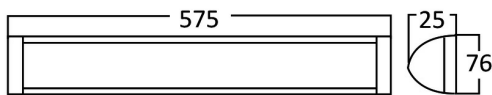

PRODUCT DATASHEET

MODEL NO BN18-00630

DESCRIPTION BRY-PROLINE-PS-18W-0.6MT-PLS-6500K-LED WALL LIGHT

Luminare is intended to use in outdoor applications

General Characteristics

Model No	:	BN18-00630
Main Family	:	Indoor Lighting
Sub Family	:	LED Batten Light
Type	:	Batten Light
Body Color	:	White
Lamp Shape	:	Non-Directional
Dimmable	:	Not-Dimmable
Light Source	:	LED
Warranty	:	2 years
Class	:	Class II
IP	:	IP40

Electrical Characteristics

Lifetime	:	20000 h
Voltage	:	220-240V
Power Factor	:	>0,5
Material	:	PC
Working Temperature	:	-20 C+40 C
Frequency	:	50-60 Hz

Package Informations

N.W.	:	3,00 kgs
G.W.	:	4,50 kgs
PCS/CTN	:	20 pcs
Length	:	610 mm
Width	:	180 mm
Height	:	345 mm
EAN	:	5949097718281

Product Characteristics

Wattage	:	18 w
Color Temperature	:	6500K
Quse Lumen	:	1800 lm
Color Rendering Index (CRI)	:	>80
Energy Efficiency Level	:	F
Beam Angle	:	110° Degrees
Color Category	:	Cool White

Dimensions & Weight

P. Length	:	575 mm
P. Width	:	25 mm
P. Height	:	76 mm
Weight	:	150 gr