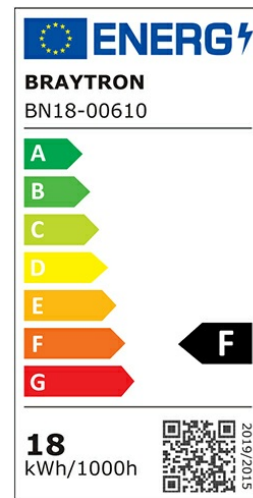

Braytron

PRODUCT DATASHEET

MODEL NO BN18-00610

DESCRIPTION BRY-PROLINE-PS-18W-0.6MT-PLS-4000K-LED WALL LIGHT

IP40

Luminare is intended to use in outdoor applications

BRAYTRON SRL

Bulavardul iuliu maniu, Nr.616, Sector 6, 061129, Bucuresti-ROMANIA

Electrical Characteristics

Lifetime	:	20000 h
Voltage	:	220-240V
Power Factor	:	>0,5
Material	:	PC
Working Temperature	:	-20 C+40 C
Frequency	:	50-60 Hz

Package Informations

N.W.	:	3,00 kgs
G.W.	:	4,50 kgs
PCS/CTN	:	20 pcs
Length	:	610 mm
Width	:	180 mm
Height	:	345 mm
EAN	:	5949097718274

Product Characteristics

Wattage	:	18 w
Color Temperature	:	4000K
Quse Lumen	:	1800 lm
Color Rendering Index (CRI)	:	>80
Energy Efficiency Level	:	F
Beam Angle	:	110° Degrees
Color Category	:	Natural White

Dimensions & Weight

P. Length	:	575 mm
P. Width	:	25 mm
P. Height	:	76 mm
Weight	:	150 gr