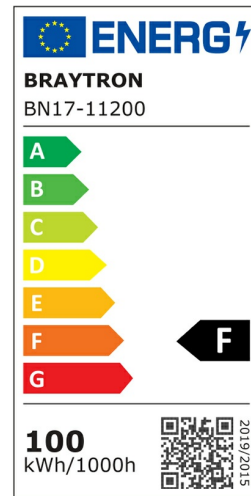

Braytron

PRODUCT DATASHEET

MODEL NO BN17-11200

DESCRIPTION BRY-PROLINE-PB-100W-1.2MT-PLS-3000K-LED WALL LIGHT

BRAYTRON SRL

Bulavardul iuliu maniu, Nr.616, Sector 6, 061129, Bucuresti-ROMANIA

info@braytron.com

www.braytron.com

General Characteristics

| | | |
|--------------|---|------------------|
| Model No | : | BN17-11200 |
| Main Family | : | Indoor Lighting |
| Sub Family | : | LED Batten Light |
| Type | : | Batten Light |
| Body Color | : | White |
| Lamp Shape | : | Non-Directional |
| Dimmable | : | Not-Dimmable |
| Light Source | : | LED |
| Warranty | : | 2 years |
| Class | : | Class I |
| IP | : | IP20 |

Electrical Characteristics

| | | |
|---------------------|---|------------|
| Lifetime | : | 20000 h |
| Voltage | : | 220-240V |
| Power Factor | : | >0,5 |
| Material | : | Metal |
| Working Temperature | : | -20 C+40 C |
| Frequency | : | 50-60 Hz |

Product Characteristics

| | | |
|-----------------------------|---|--------------|
| Wattage | : | 100 w |
| Color Temperature | : | 3000K |
| Quse Lumen | : | 9000 lm |
| Color Rendering Index (CRI) | : | >80 |
| Energy Efficiency Level | : | F |
| Beam Angle | : | 120° Degrees |
| Color Category | : | Warm White |