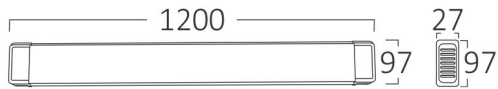

Braytron

PRODUCT DATASHEET

MODEL NO BN17-11200

DESCRIPTION BRY-PROLINE-PB-100W-1.2MT-PLS-3000K-LED WALL LIGHT

BRAYTRON SRL

Bulavardul iuliu maniu, Nr.616, Sector 6, 061129, Bucuresti-ROMANIA

info@braytron.com

Package Informations

| | | |
|---------|---|---------------|
| N.W. | : | 10,10 kgs |
| G.W. | : | 11,80 kgs |
| PCS/CTN | : | 20 pcs |
| Length | : | 1230 mm |
| Width | : | 330 mm |
| Height | : | 225 mm |
| EAN | : | 5949097733130 |

Product Characteristics

| | | |
|-----------------------------|---|--------------|
| Wattage | : | 100 w |
| Color Temperature | : | 3000K |
| Quse Lumen | : | 9000 lm |
| Color Rendering Index (CRI) | : | >80 |
| Energy Efficiency Level | : | F |
| Beam Angle | : | 120° Degrees |
| Color Category | : | Warm White |

Dimensions & Weight

| | | |
|-----------|---|---------|
| P. Length | : | 1200 mm |
| P. Width | : | 97 mm |
| P. Height | : | 27 mm |
| Weight | : | 505 gr |