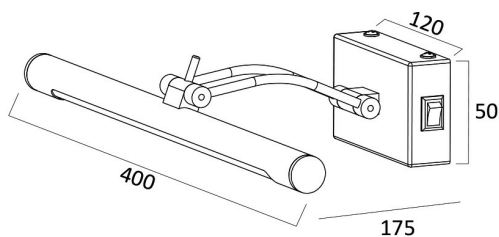

Braytron

PRODUCT DATASHEET

MODEL NO BN12-00886

DESCRIPTION BRY-SARA-400-8W-3CCT-GLD-IP20-MIRROR LAMP

3 CCT

BRAYTRON SRL

Bulaverdul iuliu maniu, Nr.616, Sector 6, 061129, Bucuresti-ROMANIA

info@braytron.com

www.braytron.com

General Characteristics

Model No	:	BN12-00886
Main Family	:	Decorative LED
Sub Family	:	Picture & Mirror Light
Type	:	Mirror
Body Color	:	Golden
Lamp Shape	:	Non-Directional
Dimmable	:	Not-Dimmable
Light Source	:	LED
Warranty	:	2 years
Class	:	Class I
IP	:	IP20

Electrical Characteristics

Lifetime (at 2.7 h/day)	:	20000 h
Voltage	:	220-240V
Power Factor	:	>0,5
Material	:	Metal
Working Temperature	:	-20 C-40 C
Frequency	:	50-60 Hz

Package Informations

N.W.	:	3,7 kgs
G.W.	:	5,51 kgs
PCS/CTN	:	10 pcs
Length	:	460 mm
Width	:	320 mm
Height	:	360 mm
EAN	:	5949097729645

Lamp Characteristics

Wattage	:	8 w
Color Temperature	:	3IN1
Quse Lumen	:	700 lm
Color Rendering Index (CRI)	:	>80
Energy Efficiency Level	:	F
Beam Angle	:	120° Degrees

Lamp Dimensions & Weight

P. Length	:	400 mm
P. Width	:	120 mm
P. Height	:	175 mm
Weight	:	370 gr