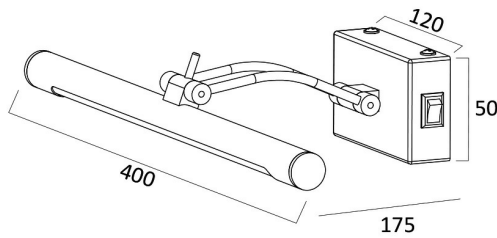

## PRODUCT DATASHEET

MODEL NO BN12-00886

DESCRIPTION BRY-SARA-400-8W-3CCT-GLD-IP20-MIRROR LAMP

3 CCT

### General Characteristics

Model No	:	BN12-00886
Main Family	:	Decorative LED
Sub Family	:	Picture & Mirror Light
Type	:	Mirror
Body Color	:	Golden
Lamp Shape	:	Non-Directional
Dimmable	:	Not-Dimmable
Light Source	:	LED
Warranty	:	2 years
Class	:	Class I
IP	:	IP20

### Package Informations

N.W.	:	3,70 kgs
G.W.	:	5,50 kgs
PCS/CTN	:	10 pcs
Length	:	460 mm
Width	:	320 mm
Height	:	360 mm
EAN	:	5949097729645

### Dimensions & Weight

P. Length	:	400 mm
P. Width	:	120 mm
P. Height	:	175 mm
Weight	:	370 gr