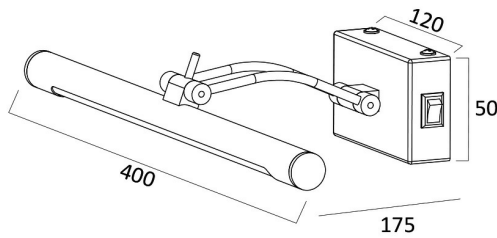

## PRODUCT DATASHEET

MODEL NO BN12-00885

DESCRIPTION BRY-SARA-400-8W-3CCT-CHR-IP20-MIRROR LAMP

3 CCT

### General Characteristics

Model No	:	BN12-00885
Main Family	:	Decorative LED
Sub Family	:	Picture & Mirror Light
Type	:	Mirror
Body Color	:	Chrome
Lamp Shape	:	Non-Directional
Dimmable	:	Not-Dimmable
Light Source	:	LED
Warranty	:	2 years
Class	:	Class I
IP	:	IP20

### Package Informations

N.W.	:	3,70 kgs
G.W.	:	5,50 kgs
PCS/CTN	:	10 pcs
Length	:	460 mm
Width	:	320 mm
Height	:	360 mm
EAN	:	5949097729638

### Dimensions & Weight

P. Length	:	400 mm
P. Width	:	120 mm
P. Height	:	175 mm
Weight	:	370 gr