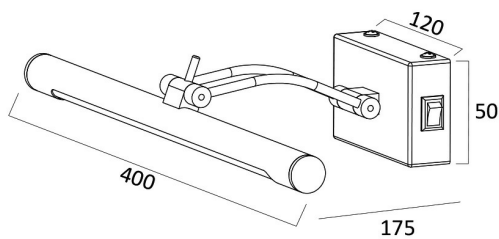

PRODUCT DATASHEET

MODEL NO BN12-00881

DESCRIPTION BRY-SARA-400-8W-3CCT-BLC-IP20-MIRROR LAMP

3 CCT

General Characteristics

Model No	:	BN12-00881
Main Family	:	Decorative LED
Sub Family	:	Picture & Mirror Light
Type	:	Mirror
Body Color	:	Black
Lamp Shape	:	Non-Directional
Dimmable	:	Not-Dimmable
Light Source	:	LED
Warranty	:	2 years
Class	:	Class I
IP	:	IP20

Electrical Characteristics

Lifetime	:	20000 h
Voltage	:	220-240V
Power Factor	:	>0,5
Material	:	Metal
Working Temperature	:	-20 C+40 C
Frequency	:	50-60 Hz

Package Informations

N.W.	:	3,70 kgs
G.W.	:	5,50 kgs
PCS/CTN	:	10 pcs
Length	:	460 mm
Width	:	320 mm
Height	:	360 mm
EAN	:	5949097729621

Product Characteristics

Wattage	:	8 w
Color Temperature	:	3IN1
Quse Lumen	:	700 lm
Color Rendering Index (CRI)	:	>80
Energy Efficiency Level	:	F
Beam Angle	:	120° Degrees
Color Category	:	3IN1

Dimensions & Weight

P. Length	:	400 mm
P. Width	:	120 mm
P. Height	:	175 mm
Weight	:	370 gr