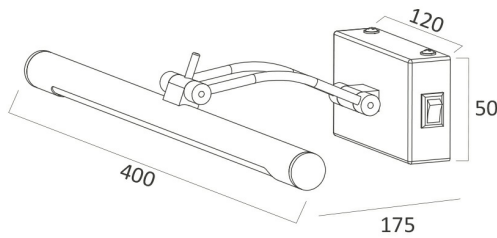

PRODUCT DATASHEET

MODEL NO BN12-00880

DESCRIPTION BRY-SARA-400-8W-3CCT-WHT-IP20-MIRROR LAMP

3 CCT

General Characteristics

Model No	:	BN12-00880
Main Family	:	Decorative LED
Sub Family	:	Picture & Mirror Light
Type	:	Mirror
Body Color	:	White
Lamp Shape	:	Non-Directional
Dimmable	:	Not-Dimmable
Light Source	:	LED
Warranty	:	2 years
Class	:	Class I
IP	:	IP20

Electrical Characteristics

Lifetime	:	20000 h
Voltage	:	220-240V
Power Factor	:	>0,5
Material	:	Metal
Working Temperature	:	-20 C+40 C
Frequency	:	50-60 Hz

Package Informations

N.W.	:	3,70 kgs
G.W.	:	5,50 kgs
PCS/CTN	:	10 pcs
Length	:	460 mm
Width	:	320 mm
Height	:	360 mm
EAN	:	5949097732645

Product Characteristics

Wattage	:	8 w
Color Temperature	:	3IN1
Quse Lumen	:	700 lm
Color Rendering Index (CRI)	:	>80
Energy Efficiency Level	:	F
Beam Angle	:	120° Degrees
Color Category	:	3IN1

Dimensions & Weight

P. Length	:	400 mm
P. Width	:	120 mm
P. Height	:	175 mm
Weight	:	370 gr