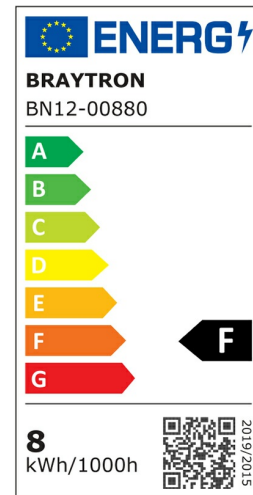

PRODUCT DATASHEET

MODEL NO BN12-00880

DESCRIPTION BRY-SARA-400-8W-3CCT-WHT-IP20-MIRROR LAMP

3 CCT

General Characteristics

Model No	:	BN12-00880
Main Family	:	Decorative LED
Sub Family	:	Picture & Mirror Light
Type	:	Mirror
Body Color	:	White
Lamp Shape	:	Non-Directional
Dimmable	:	Not-Dimmable
Light Source	:	LED
Warranty	:	2 years
Class	:	Class I
IP	:	IP20

Electrical Characteristics

Lifetime	:	20000 h
Voltage	:	220-240V
Power Factor	:	>0,5
Material	:	Metal
Working Temperature	:	-20 C+40 C
Frequency	:	50-60 Hz

Package Informations

N.W.	:	3,70 kgs
G.W.	:	5,50 kgs
PCS/CTN	:	10 pcs
Length	:	460 mm
Width	:	320 mm
Height	:	360 mm
EAN	:	5949097732645

Product Characteristics

Wattage	:	8 w
Color Temperature	:	3IN1
Quse Lumen	:	700 lm
Color Rendering Index (CRI)	:	>80
Energy Efficiency Level	:	F
Beam Angle	:	120° Degrees
Color Category	:	3IN1

Dimensions & Weight