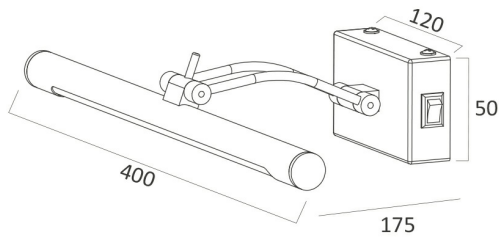

PRODUCT DATASHEET

MODEL NO BN12-00880

DESCRIPTION BRY-SARA-400-8W-3CCT-WHT-IP20-MIRROR LAMP

General Characteristics

Model No	:	BN12-00880
Main Family	:	Decorative LED
Sub Family	:	Picture & Mirror Light
Type	:	Mirror
Body Color	:	White
Lamp Shape	:	Non-Directional
Dimmable	:	Not-Dimmable
Light Source	:	LED
Warranty	:	2 years
Class	:	Class I
IP	:	IP20

Electrical Characteristics

Lifetime	:	20000 h
Voltage	:	220-240V
Power Factor	:	>0,5
Material	:	Metal
Working Temperature	:	-20 C+40 C
Frequency	:	50-60 Hz

Package Informations

N.W.	:	3,70 kgs
G.W.	:	5,50 kgs
PCS/CTN	:	10 pcs
Length	:	460 mm
Width	:	320 mm
Height	:	360 mm
EAN	:	5949097732645

Product Characteristics

Wattage	:	8 w
Color Temperature	:	3IN1
Quse Lumen	:	700 lm
Color Rendering Index (CRI)	:	>80
Energy Efficiency Level	:	F
Beam Angle	:	120° Degrees
Color Category	:	3IN1

Dimensions & Weight

P. Length	:	400 mm
P. Width	:	120 mm
P. Height	:	175 mm
Weight	:	370 gr