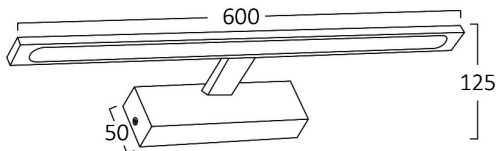

Braytron

PRODUCT DATASHEET

MODEL NO	BN12-00786
DESCRIPTION	BRY-ARIA-600-12W-3IN1-GLD-IP44 MIRROR LAMP

IP44

3 CCT

Luminare is intended to use in outdoor applications

General Characteristics

Model No	:	BN12-00786
Main Family	:	Decorative LED
Sub Family	:	Picture & Mirror Light
Type	:	Mirror
Body Color	:	Golden
Lamp Shape	:	Non-Directional
Dimmable	:	Not-Dimmable
Light Source	:	LED
Warranty	:	2 years
Class	:	Class I
IP	:	IP44

Electrical Characteristics

Lifetime	:	20000 h
Voltage	:	220-240V
Power Factor	:	>0,5
Material	:	Aluminium
Working Temperature	:	-20 C+40 C
Frequency	:	50-60 Hz

Package Informations

N.W.	:	4,80 kgs
G.W.	:	6,70 kgs
PCS/CTN	:	10 pcs
Length	:	650 mm
Width	:	305 mm
Height	:	315 mm
EAN	:	5949097728501

Product Characteristics

Wattage	:	12 w
Color Temperature	:	3IN1
Quse Lumen	:	900 lm
Color Rendering Index (CRI)	:	>80
Energy Efficiency Level	:	G
Beam Angle	:	120° Degrees
Color Category	:	3IN1

Dimensions & Weight

P. Length	:	600 mm
P. Width	:	50 mm
P. Height	:	125 mm
Weight	:	480 gr