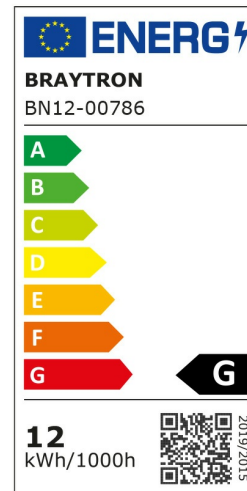

## PRODUCT DATASHEET

MODEL NO	BN12-00786
DESCRIPTION	BRY-ARIA-600-12W-3IN1-GLD-IP44 MIRROR LAMP

Luminare is intended to use in outdoor applications

### General Characteristics

Model No	:	BN12-00786
Main Family	:	Decorative LED
Sub Family	:	Picture & Mirror Light
Type	:	Mirror
Body Color	:	Golden
Lamp Shape	:	Non-Directional
Dimmable	:	Not-Dimmable
Light Source	:	LED
Warranty	:	2 years
Class	:	Class I
IP	:	IP44

### Electrical Characteristics

Lifetime	:	20000 h
Voltage	:	220-240V
Power Factor	:	>0,5
Material	:	Aluminium
Working Temperature	:	-20 C+40 C
Frequency	:	50-60 Hz

### Product Characteristics

Wattage	:	12 w
Color Temperature	:	3IN1
Quse Lumen	:	900 lm
Color Rendering Index (CRI)	:	>80
Energy Efficiency Level	:	G
Beam Angle	:	120° Degrees
Color Category	:	3IN1