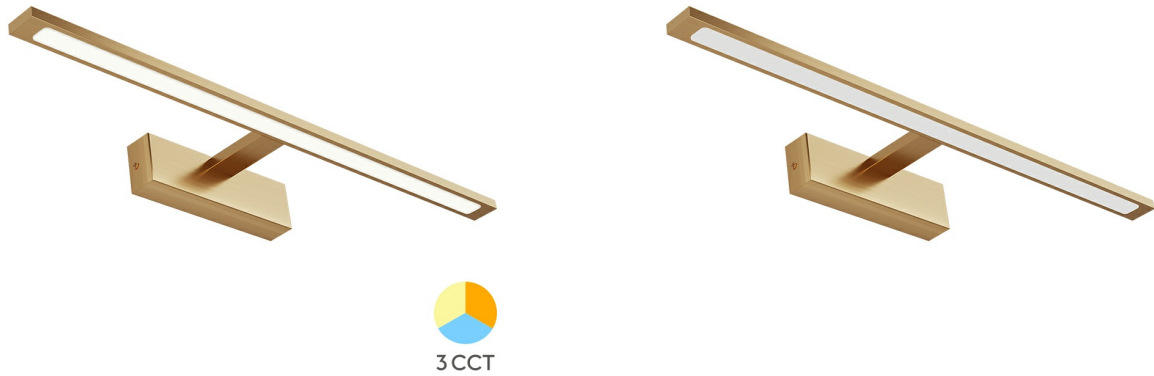

## PRODUCT DATASHEET

MODEL NO	BN12-00786
DESCRIPTION	BRY-ARIA-600-12W-3IN1-GLD-IP44 MIRROR LAMP

Luminare is intended to use in outdoor applications

### General Characteristics

Model No	:	BN12-00786
Main Family	:	Decorative LED
Sub Family	:	Picture & Mirror Light
Type	:	Mirror
Body Color	:	Golden
Lamp Shape	:	Non-Directional
Dimmable	:	Not-Dimmable
Light Source	:	LED
Warranty	:	2 years
Class	:	Class I
IP	:	IP44

### Dimensions & Weight

P. Length	:	600 mm
P. Width	:	50 mm
P. Height	:	125 mm
Weight	:	480 gr