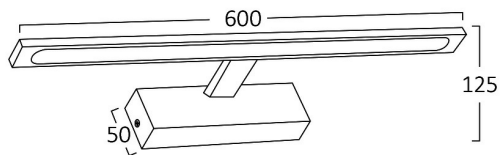

## PRODUCT DATASHEET

MODEL NO	BN12-00786
DESCRIPTION	BRY-ARIA-600-12W-3IN1-GLD-IP44 MIRROR LAMP

Luminare is intended to use in outdoor applications

### General Characteristics

Model No	:	BN12-00786
Main Family	:	Decorative LED
Sub Family	:	Picture & Mirror Light
Type	:	Mirror
Body Color	:	Golden
Lamp Shape	:	Non-Directional
Dimmable	:	Not-Dimmable
Light Source	:	LED
Warranty	:	2 years
Class	:	Class I
IP	:	IP44

### Package Informations

N.W.	:	4,80 kgs
G.W.	:	6,70 kgs
PCS/CTN	:	10 pcs
Length	:	650 mm
Width	:	305 mm
Height	:	315 mm
EAN	:	5949097728501

### Dimensions & Weight

P. Length	:	600 mm
P. Width	:	50 mm
P. Height	:	125 mm
Weight	:	480 gr