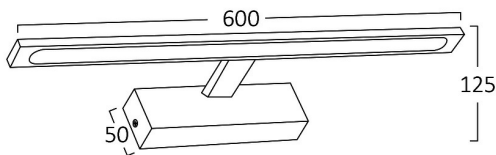

PRODUCT DATASHEET

MODEL NO	BN12-00785
DESCRIPTION	BRY-ARIA-600-12W-3IN1-CHR-IP44 MIRROR LAMP

Luminare is intended to use in outdoor applications

General Characteristics

Model No	:	BN12-00785
Main Family	:	Decorative LED
Sub Family	:	Picture & Mirror Light
Type	:	Mirror
Body Color	:	Chrome
Lamp Shape	:	Non-Directional
Dimmable	:	Not-Dimmable
Light Source	:	LED
Warranty	:	2 years
Class	:	Class I
IP	:	IP44

Electrical Characteristics

Lifetime	:	20000 h
Voltage	:	220-240V
Power Factor	:	>0,5
Material	:	Aluminium
Working Temperature	:	-20 C+40 C
Frequency	:	50-60 Hz

Package Informations

N.W.	:	4,80 kgs
G.W.	:	6,70 kgs
PCS/CTN	:	10 pcs
Length	:	650 mm
Width	:	305 mm
Height	:	315 mm
EAN	:	5949097731211

Product Characteristics

Wattage	:	12 w
Color Temperature	:	3IN1
Quse Lumen	:	900 lm
Color Rendering Index (CRI)	:	>80
Energy Efficiency Level	:	G
Beam Angle	:	120° Degrees
Color Category	:	3IN1

Dimensions & Weight

P. Length	:	600 mm
P. Width	:	50 mm
P. Height	:	125 mm
Weight	:	480 gr