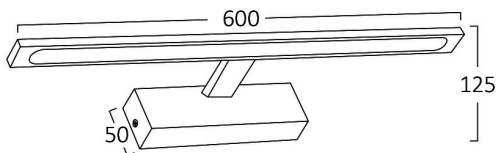

Braytron

PRODUCT DATASHEET

MODEL NO	BN12-00785
DESCRIPTION	BRY-ARIA-600-12W-3IN1-CHR-IP44 MIRROR LAMP

IP44

3 CCT

Luminare is intended to use in outdoor applications

General Characteristics

Model No	:	BN12-00785
Main Family	:	Decorative LED
Sub Family	:	Picture & Mirror Light
Type	:	Mirror
Body Color	:	Chrome
Lamp Shape	:	Non-Directional
Dimmable	:	Not-Dimmable
Light Source	:	LED
Warranty	:	2 years
Class	:	Class I
IP	:	IP44

Electrical Characteristics

Lifetime	:	20000 h
Voltage	:	220-240V
Power Factor	:	>0,5
Material	:	Aluminium
Working Temperature	:	-20 C+40 C
Frequency	:	50-60 Hz

Package Informations

N.W.	:	4,80 kgs
G.W.	:	6,70 kgs
PCS/CTN	:	10 pcs
Length	:	650 mm
Width	:	305 mm
Height	:	315 mm
EAN	:	5949097731211

Product Characteristics

Wattage	:	12 w
Color Temperature	:	3IN1
Quse Lumen	:	900 lm
Color Rendering Index (CRI)	:	>80
Energy Efficiency Level	:	G
Beam Angle	:	120° Degrees
Color Category	:	3IN1

Dimensions & Weight

P. Length	:	600 mm
P. Width	:	50 mm
P. Height	:	125 mm
Weight	:	480 gr