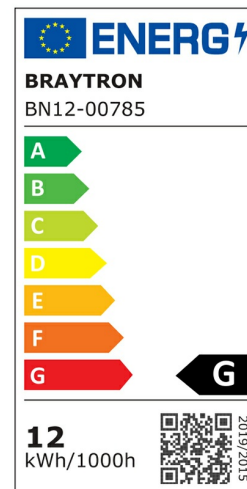

PRODUCT DATASHEET

MODEL NO	BN12-00785
DESCRIPTION	BRY-ARIA-600-12W-3IN1-CHR-IP44 MIRROR LAMP

Luminare is intended to use in outdoor applications

General Characteristics

Model No	:	BN12-00785
Main Family	:	Decorative LED
Sub Family	:	Picture & Mirror Light
Type	:	Mirror
Body Color	:	Chrome
Lamp Shape	:	Non-Directional
Dimmable	:	Not-Dimmable
Light Source	:	LED
Warranty	:	2 years
Class	:	Class I
IP	:	IP44

Electrical Characteristics

Lifetime	:	20000 h
Voltage	:	220-240V
Power Factor	:	>0,5
Material	:	Aluminium
Working Temperature	:	-20 C+40 C
Frequency	:	50-60 Hz

Package Informations

N.W.	:	4,80 kgs
G.W.	:	6,70 kgs
PCS/CTN	:	10 pcs
Length	:	650 mm
Width	:	305 mm
Height	:	315 mm
EAN	:	5949097731211

Product Characteristics

Wattage	:	12 w
Color Temperature	:	3IN1
Quse Lumen	:	900 lm
Color Rendering Index (CRI)	:	>80
Energy Efficiency Level	:	G
Beam Angle	:	120° Degrees
Color Category	:	3IN1

Dimensions & Weight