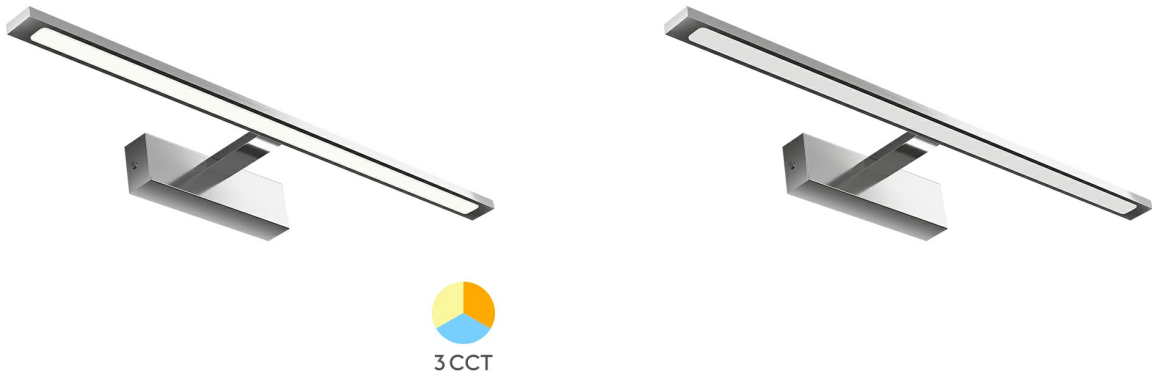

PRODUCT DATASHEET

MODEL NO	BN12-00785
DESCRIPTION	BRY-ARIA-600-12W-3IN1-CHR-IP44 MIRROR LAMP

Luminare is intended to use in outdoor applications

General Characteristics

Model No	:	BN12-00785
Main Family	:	Decorative LED
Sub Family	:	Picture & Mirror Light
Type	:	Mirror
Body Color	:	Chrome
Lamp Shape	:	Non-Directional
Dimmable	:	Not-Dimmable
Light Source	:	LED
Warranty	:	2 years
Class	:	Class I
IP	:	IP44

Electrical Characteristics

Lifetime	:	20000 h
Voltage	:	220-240V
Power Factor	:	>0,5
Material	:	Aluminium
Working Temperature	:	-20 C+40 C
Frequency	:	50-60 Hz

Package Informations

N.W.	:	4,80 kgs
G.W.	:	6,70 kgs
PCS/CTN	:	10 pcs
Length	:	650 mm
Width	:	305 mm
Height	:	315 mm
EAN	:	5949097731211

Product Characteristics

Wattage	:	12 w
Color Temperature	:	3IN1
Quse Lumen	:	900 lm
Color Rendering Index (CRI)	:	>80
Energy Efficiency Level	:	G
Beam Angle	:	120° Degrees
Color Category	:	3IN1

Dimensions & Weight

P. Length	:	600 mm
P. Width	:	50 mm
P. Height	:	125 mm
Weight	:	480 gr