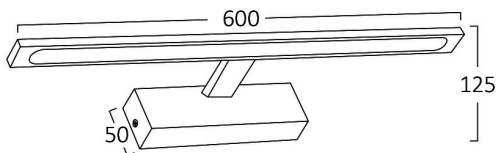

## PRODUCT DATASHEET

MODEL NO	BN12-00781
DESCRIPTION	BRY-ARIA-600-12W-3IN1-BLC-IP44 MIRROR LAMP

IP44

3 CCT

Luminare is intended to use in outdoor applications

### General Characteristics

Model No	:	BN12-00781
Main Family	:	Decorative LED
Sub Family	:	Picture & Mirror Light
Type	:	Mirror
Body Color	:	Black
Lamp Shape	:	Non-Directional
Dimmable	:	Not-Dimmable
Light Source	:	LED
Warranty	:	2 years
Class	:	Class I
IP	:	IP44

### Package Informations

N.W.	:	4,80 kgs
G.W.	:	6,70 kgs
PCS/CTN	:	10 pcs
Length	:	650 mm
Width	:	305 mm
Height	:	315 mm
EAN	:	5949097728495

### Dimensions & Weight

P. Length	:	600 mm
P. Width	:	50 mm
P. Height	:	125 mm
Weight	:	480 gr