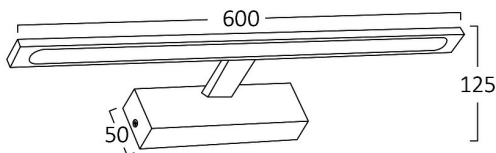

PRODUCT DATASHEET

MODEL NO BN12-00781

DESCRIPTION BRY-ARIA-600-12W-3IN1-BLC-IP44 MIRROR LAMP

Luminare is intended to use in outdoor applications

General Characteristics

Model No	:	BN12-00781
Main Family	:	Decorative LED
Sub Family	:	Picture & Mirror Light
Type	:	Mirror
Body Color	:	Black
Lamp Shape	:	Non-Directional
Dimmable	:	Not-Dimmable
Light Source	:	LED
Warranty	:	2 years
Class	:	Class I
IP	:	IP44

Electrical Characteristics

Lifetime	:	20000 h
Voltage	:	220-240V
Power Factor	:	>0,5
Material	:	Aluminium
Working Temperature	:	-20 C+40 C
Frequency	:	50-60 Hz

Package Informations

N.W.	:	4,80 kgs
G.W.	:	6,70 kgs
PCS/CTN	:	10 pcs
Length	:	650 mm
Width	:	305 mm
Height	:	315 mm
EAN	:	5949097728495

Product Characteristics

Wattage	:	12 w
Color Temperature	:	3IN1
Quse Lumen	:	900 lm
Color Rendering Index (CRI)	:	>80
Energy Efficiency Level	:	G
Beam Angle	:	120° Degrees
Color Category	:	3IN1

Dimensions & Weight

P. Length	:	600 mm
P. Width	:	50 mm
P. Height	:	125 mm
Weight	:	480 gr