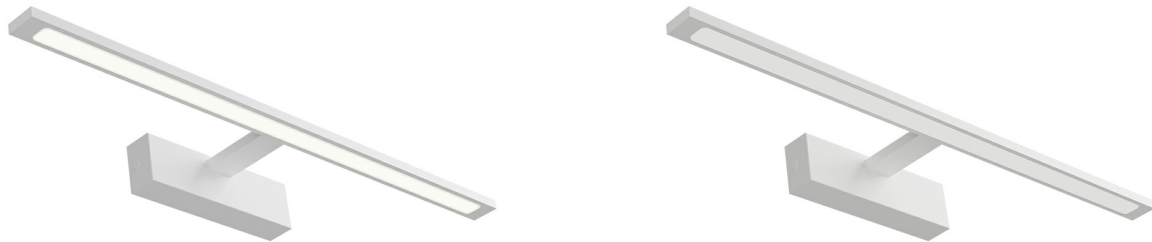

PRODUCT DATASHEET

MODEL NO BN12-00780

DESCRIPTION BRY-ARIA-600-12W-3IN1-WHT-IP44 MIRROR LAMP

Luminare is intended to use in outdoor applications

General Characteristics

Model No	:	BN12-00780
Main Family	:	Decorative LED
Sub Family	:	Picture & Mirror Light
Type	:	Mirror
Body Color	:	White
Lamp Shape	:	Non-Directional
Dimmable	:	Not-Dimmable
Light Source	:	LED
Warranty	:	2 years
Class	:	Class I
IP	:	IP44

Electrical Characteristics

Lifetime	:	20000 h
Voltage	:	220-240V
Power Factor	:	>0,5
Material	:	Aluminium
Working Temperature	:	-20 C+40 C
Frequency	:	50-60 Hz

Package Informations

N.W.	:	4,80 kgs
G.W.	:	6,70 kgs
PCS/CTN	:	10 pcs
Length	:	650 mm
Width	:	305 mm
Height	:	315 mm
EAN	:	5949097731464

Product Characteristics

Wattage	:	12 w
Color Temperature	:	3IN1
Quse Lumen	:	900 lm
Color Rendering Index (CRI)	:	>80
Energy Efficiency Level	:	G
Beam Angle	:	120° Degrees
Color Category	:	3IN1

Dimensions & Weight

P. Length	:	600 mm
P. Width	:	50 mm
P. Height	:	125 mm
Weight	:	480 gr