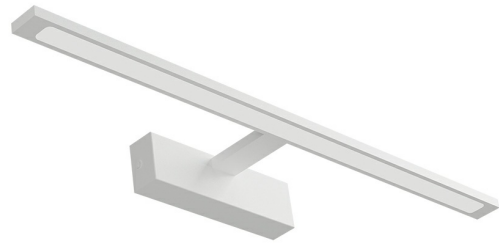

## PRODUCT DATASHEET

MODEL NO BN12-00780

DESCRIPTION BRY-ARIA-600-12W-3IN1-WHT-IP44 MIRROR LAMP

IP44

3 CCT

Luminare is intended to use in outdoor applications

BRAYTRON SRL

Bulavardul iuliu maniu, Nr.616, Sector 6, 061129, Bucuresti-ROMANIA

### General Characteristics

Model No	:	BN12-00780
Main Family	:	Decorative LED
Sub Family	:	Picture & Mirror Light
Type	:	Mirror
Body Color	:	White
Lamp Shape	:	Non-Directional
Dimmable	:	Not-Dimmable
Light Source	:	LED
Warranty	:	2 years
Class	:	Class I
IP	:	IP44

### Dimensions & Weight

P. Length	:	600 mm
P. Width	:	50 mm
P. Height	:	125 mm
Weight	:	480 gr