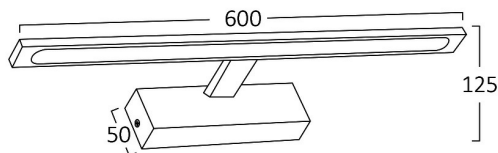

PRODUCT DATASHEET

MODEL NO BN12-00780

DESCRIPTION BRY-ARIA-600-12W-3IN1-WHT-IP44 MIRROR LAMP

Luminare is intended to use in outdoor applications

General Characteristics

Model No	:	BN12-00780
Main Family	:	Decorative LED
Sub Family	:	Picture & Mirror Light
Type	:	Mirror
Body Color	:	White
Lamp Shape	:	Non-Directional
Dimmable	:	Not-Dimmable
Light Source	:	LED
Warranty	:	2 years
Class	:	Class I
IP	:	IP44

Electrical Characteristics

Lifetime	:	20000 h
Voltage	:	220-240V
Power Factor	:	>0,5
Material	:	Aluminium
Working Temperature	:	-20 C+40 C
Frequency	:	50-60 Hz

Package Informations

N.W.	:	4,80 kgs
G.W.	:	6,70 kgs
PCS/CTN	:	10 pcs
Length	:	650 mm
Width	:	305 mm
Height	:	315 mm
EAN	:	5949097731464

Product Characteristics

Wattage	:	12 w
Color Temperature	:	3IN1
Quse Lumen	:	900 lm
Color Rendering Index (CRI)	:	>80
Energy Efficiency Level	:	G
Beam Angle	:	120° Degrees
Color Category	:	3IN1

Dimensions & Weight

P. Length	:	600 mm
P. Width	:	50 mm
P. Height	:	125 mm
Weight	:	480 gr