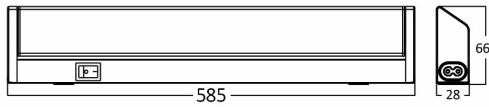

Braytron

PRODUCT DATASHEET

MODEL NO BN12-00633

DESCRIPTION BRY-MIRRORA-10W-0.6MT-SLV-6500K-WALL LIGHT

IP44

Luminare is intended to use in outdoor applications

BRAYTRON SRL

Bulavardul iuliu maniu, Nr.616, Sector 6, 061129, Bucuresti-ROMANIA

Electrical Characteristics

Lifetime	:	20000 h
Voltage	:	220-240V
Power Factor	:	>0,5
Material	:	Aluminium
Working Temperature	:	-20 C+40 C
Frequency	:	50-60 Hz

Package Informations

N.W.	:	7,30 kgs
G.W.	:	10,00 kgs
PCS/CTN	:	20 pcs
Length	:	770 mm
Width	:	225 mm
Height	:	310 mm
EAN	:	5949097718403

Product Characteristics

Wattage	:	10 w
Color Temperature	:	6500K
Quse Lumen	:	900 lm
Color Rendering Index (CRI)	:	>80
Energy Efficiency Level	:	F
Beam Angle	:	110° Degrees
Color Category	:	Cool White

Dimensions & Weight

P. Length	:	585 mm
P. Width	:	28 mm
P. Height	:	66 mm
Weight	:	360 gr