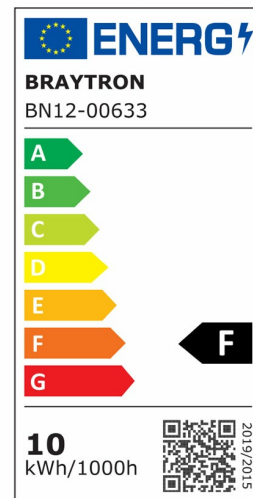

Braytron

PRODUCT DATASHEET

MODEL NO BN12-00633

DESCRIPTION BRY-MIRRORA-10W-0.6MT-SLV-6500K-WALL LIGHT

IP44

Luminare is intended to use in outdoor applications

BRAYTRON SRL

Bulavardul iuliu maniu, Nr.616, Sector 6, 061129, Bucuresti-ROMANIA

info@braytron.com

www.braytron.com

General Characteristics

Model No	:	BN12-00633
Main Family	:	Decorative LED
Sub Family	:	Picture & Mirror Light
Type	:	Mirror
Body Color	:	Silver
Lamp Shape	:	Non-Directional
Dimmable	:	Not-Dimmable
Light Source	:	LED
Warranty	:	2 years
Class	:	Class II
IP	:	IP44
IK	:	IK03

Electrical Characteristics

Lifetime	:	20000 h
Voltage	:	220-240V
Power Factor	:	>0,5
Material	:	Aluminium
Working Temperature	:	-20 C+40 C
Frequency	:	50-60 Hz

Package Informations

N.W.	:	7,30 kgs
G.W.	:	10,00 kgs
PCS/CTN	:	20 pcs
Length	:	770 mm
Width	:	225 mm
Height	:	310 mm
EAN	:	5949097718403

Product Characteristics

Wattage	:	10 w
Color Temperature	:	6500K
Quse Lumen	:	900 lm
Color Rendering Index (CRI)	:	>80
Energy Efficiency Level	:	F
Beam Angle	:	110° Degrees
Color Category	:	Cool White

Dimensions & Weight