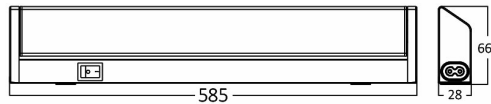

PRODUCT DATASHEET

MODEL NO BN12-00633

DESCRIPTION BRY-MIRRORA-12W-0.6MT-SLV-6500K-WALL LIGHT

Luminare is intended to use in outdoor applications

General Characteristics

Model No	:	BN12-00633
Main Family	:	Decorative LED
Sub Family	:	Picture & Mirror Light
Type	:	Mirror
Body Color	:	Silver
Lamp Shape	:	Non-Directional
Dimmable	:	Not-Dimmable
Light Source	:	LED
Warranty	:	2 years
Class	:	Class II
IP	:	IP44
IK	:	IK03

Electrical Characteristics

Lifetime	:	20000 h
Voltage	:	220-240V
Power Factor	:	>0,5
Material	:	Aluminium
Working Temperature	:	-20 C+40 C
Frequency	:	50-60 Hz

Package Informations

N.W.	:	7,30 kgs
G.W.	:	10,00 kgs
PCS/CTN	:	20 pcs
Length	:	770 mm
Width	:	225 mm
Height	:	310 mm
EAN	:	5949097718403

Product Characteristics

Wattage	:	10 w
Color Temperature	:	6500K
Quse Lumen	:	900 lm
Color Rendering Index (CRI)	:	>80
Energy Efficiency Level	:	F
Beam Angle	:	110° Degrees
Color Category	:	Cool White

Dimensions & Weight

P. Length	:	585 mm
P. Width	:	28 mm
P. Height	:	66 mm
Weight	:	360 gr