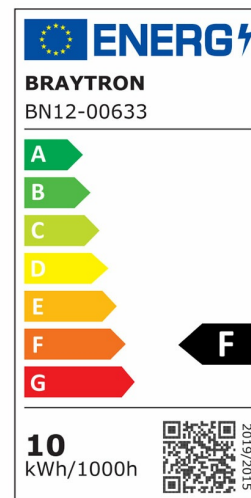

PRODUCT DATASHEET

MODEL NO BN12-00633

DESCRIPTION BRY-MIRRORA-12W-0.6MT-SLV-6500K-WALL LIGHT

Luminare is intended to use in outdoor applications

General Characteristics

Model No	:	BN12-00633
Main Family	:	Decorative LED
Sub Family	:	Picture & Mirror Light
Type	:	Mirror
Body Color	:	Silver
Lamp Shape	:	Non-Directional
Dimmable	:	Not-Dimmable
Light Source	:	LED
Warranty	:	2 years
Class	:	Class II
IP	:	IP44
IK	:	IK03

Electrical Characteristics

Lifetime	:	20000 h
Voltage	:	220-240V
Power Factor	:	>0,5
Material	:	Aluminium
Working Temperature	:	-20 C+40 C
Frequency	:	50-60 Hz

Package Informations

N.W.	:	7,30 kgs
G.W.	:	10,00 kgs
PCS/CTN	:	20 pcs
Length	:	770 mm
Width	:	225 mm
Height	:	310 mm
EAN	:	5949097718403

Product Characteristics

Wattage	:	10 w
Color Temperature	:	6500K
Quse Lumen	:	900 lm
Color Rendering Index (CRI)	:	>80
Energy Efficiency Level	:	F
Beam Angle	:	110° Degrees
Color Category	:	Cool White

Dimensions & Weight