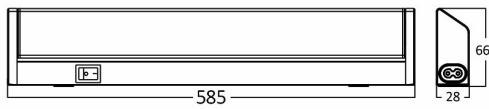

Braytron

PRODUCT DATASHEET

MODEL NO BN12-00603

DESCRIPTION BRY-MIRRORA-10W-0.6MT-SLV-3000K-WALLLIGHT

Luminare is intended to use in outdoor applications

BRAYTRON SRL

Bulavardul iuliu maniu, Nr.616, Sector 6, 061129, Bucuresti-ROMANIA

Electrical Characteristics

Lifetime	:	20000 h
Voltage	:	220-240V
Power Factor	:	>0,5
Material	:	Aluminium
Working Temperature	:	-20 C+40 C
Frequency	:	50-60 Hz

Package Informations

N.W.	:	7,30 kgs
G.W.	:	10,00 kgs
PCS/CTN	:	20 pcs
Length	:	770 mm
Width	:	225 mm
Height	:	310 mm
EAN	:	5949097718397

Product Characteristics

Wattage	:	10 w
Color Temperature	:	3000K
Quse Lumen	:	900 lm
Color Rendering Index (CRI)	:	>80
Energy Efficiency Level	:	F
Beam Angle	:	110° Degrees
Color Category	:	Warm White

Dimensions & Weight

P. Length	:	585 mm
P. Width	:	28 mm
P. Height	:	66 mm
Weight	:	360 gr