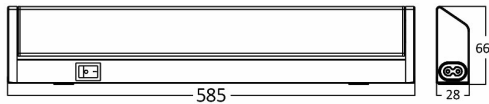

PRODUCT DATASHEET

MODEL NO BN12-00603

DESCRIPTION BRY-MIRRORA-12W-0.6MT-SLV-3000K-WALLLIGHT

Luminare is intended to use in outdoor applications

General Characteristics

Model No	:	BN12-00603
Main Family	:	Decorative LED
Sub Family	:	Picture & Mirror Light
Type	:	Mirror
Body Color	:	Silver
Lamp Shape	:	Non-Directional
Dimmable	:	Not-Dimmable
Light Source	:	LED
Warranty	:	2 years
Class	:	Class II
IP	:	IP44
IK	:	IK03

Electrical Characteristics

Lifetime	:	20000 h
Voltage	:	220-240V
Power Factor	:	>0,5
Material	:	Aluminium
Working Temperature	:	-20 C+40 C
Frequency	:	50-60 Hz

Package Informations

N.W.	:	7,30 kgs
G.W.	:	10,00 kgs
PCS/CTN	:	20 pcs
Length	:	770 mm
Width	:	225 mm
Height	:	310 mm
EAN	:	5949097718397

Product Characteristics

Wattage	:	10 w
Color Temperature	:	3000K
Quse Lumen	:	900 lm
Color Rendering Index (CRI)	:	>80
Energy Efficiency Level	:	F
Beam Angle	:	110° Degrees
Color Category	:	Warm White

Dimensions & Weight

P. Length	:	585 mm
P. Width	:	28 mm
P. Height	:	66 mm
Weight	:	360 gr