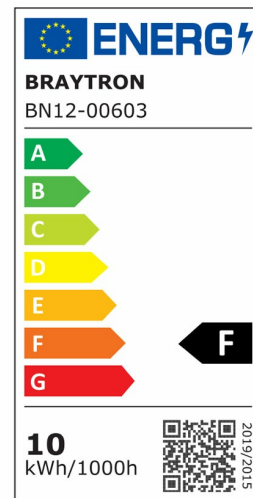

Braytron

PRODUCT DATASHEET

MODEL NO BN12-00603

DESCRIPTION BRY-MIRRORA-10W-0.6MT-SLV-3000K-WALLLIGHT

Luminare is intended to use in outdoor applications

BRAYTRON SRL

Bulavardul iuliu maniu, Nr.616, Sector 6, 061129, Bucuresti-ROMANIA

info@braytron.com

www.braytron.com

General Characteristics

Model No	:	BN12-00603
Main Family	:	Decorative LED
Sub Family	:	Picture & Mirror Light
Type	:	Mirror
Body Color	:	Silver
Lamp Shape	:	Non-Directional
Dimmable	:	Not-Dimmable
Light Source	:	LED
Warranty	:	2 years
Class	:	Class II
IP	:	IP44
IK	:	IK03

Electrical Characteristics

Lifetime	:	20000 h
Voltage	:	220-240V
Power Factor	:	>0,5
Material	:	Aluminium
Working Temperature	:	-20 C+40 C
Frequency	:	50-60 Hz

Package Informations

N.W.	:	7,30 kgs
G.W.	:	10,00 kgs
PCS/CTN	:	20 pcs
Length	:	770 mm
Width	:	225 mm
Height	:	310 mm
EAN	:	5949097718397

Product Characteristics

Wattage	:	10 w
Color Temperature	:	3000K
Quse Lumen	:	900 lm
Color Rendering Index (CRI)	:	>80
Energy Efficiency Level	:	F
Beam Angle	:	110° Degrees
Color Category	:	Warm White

Dimensions & Weight